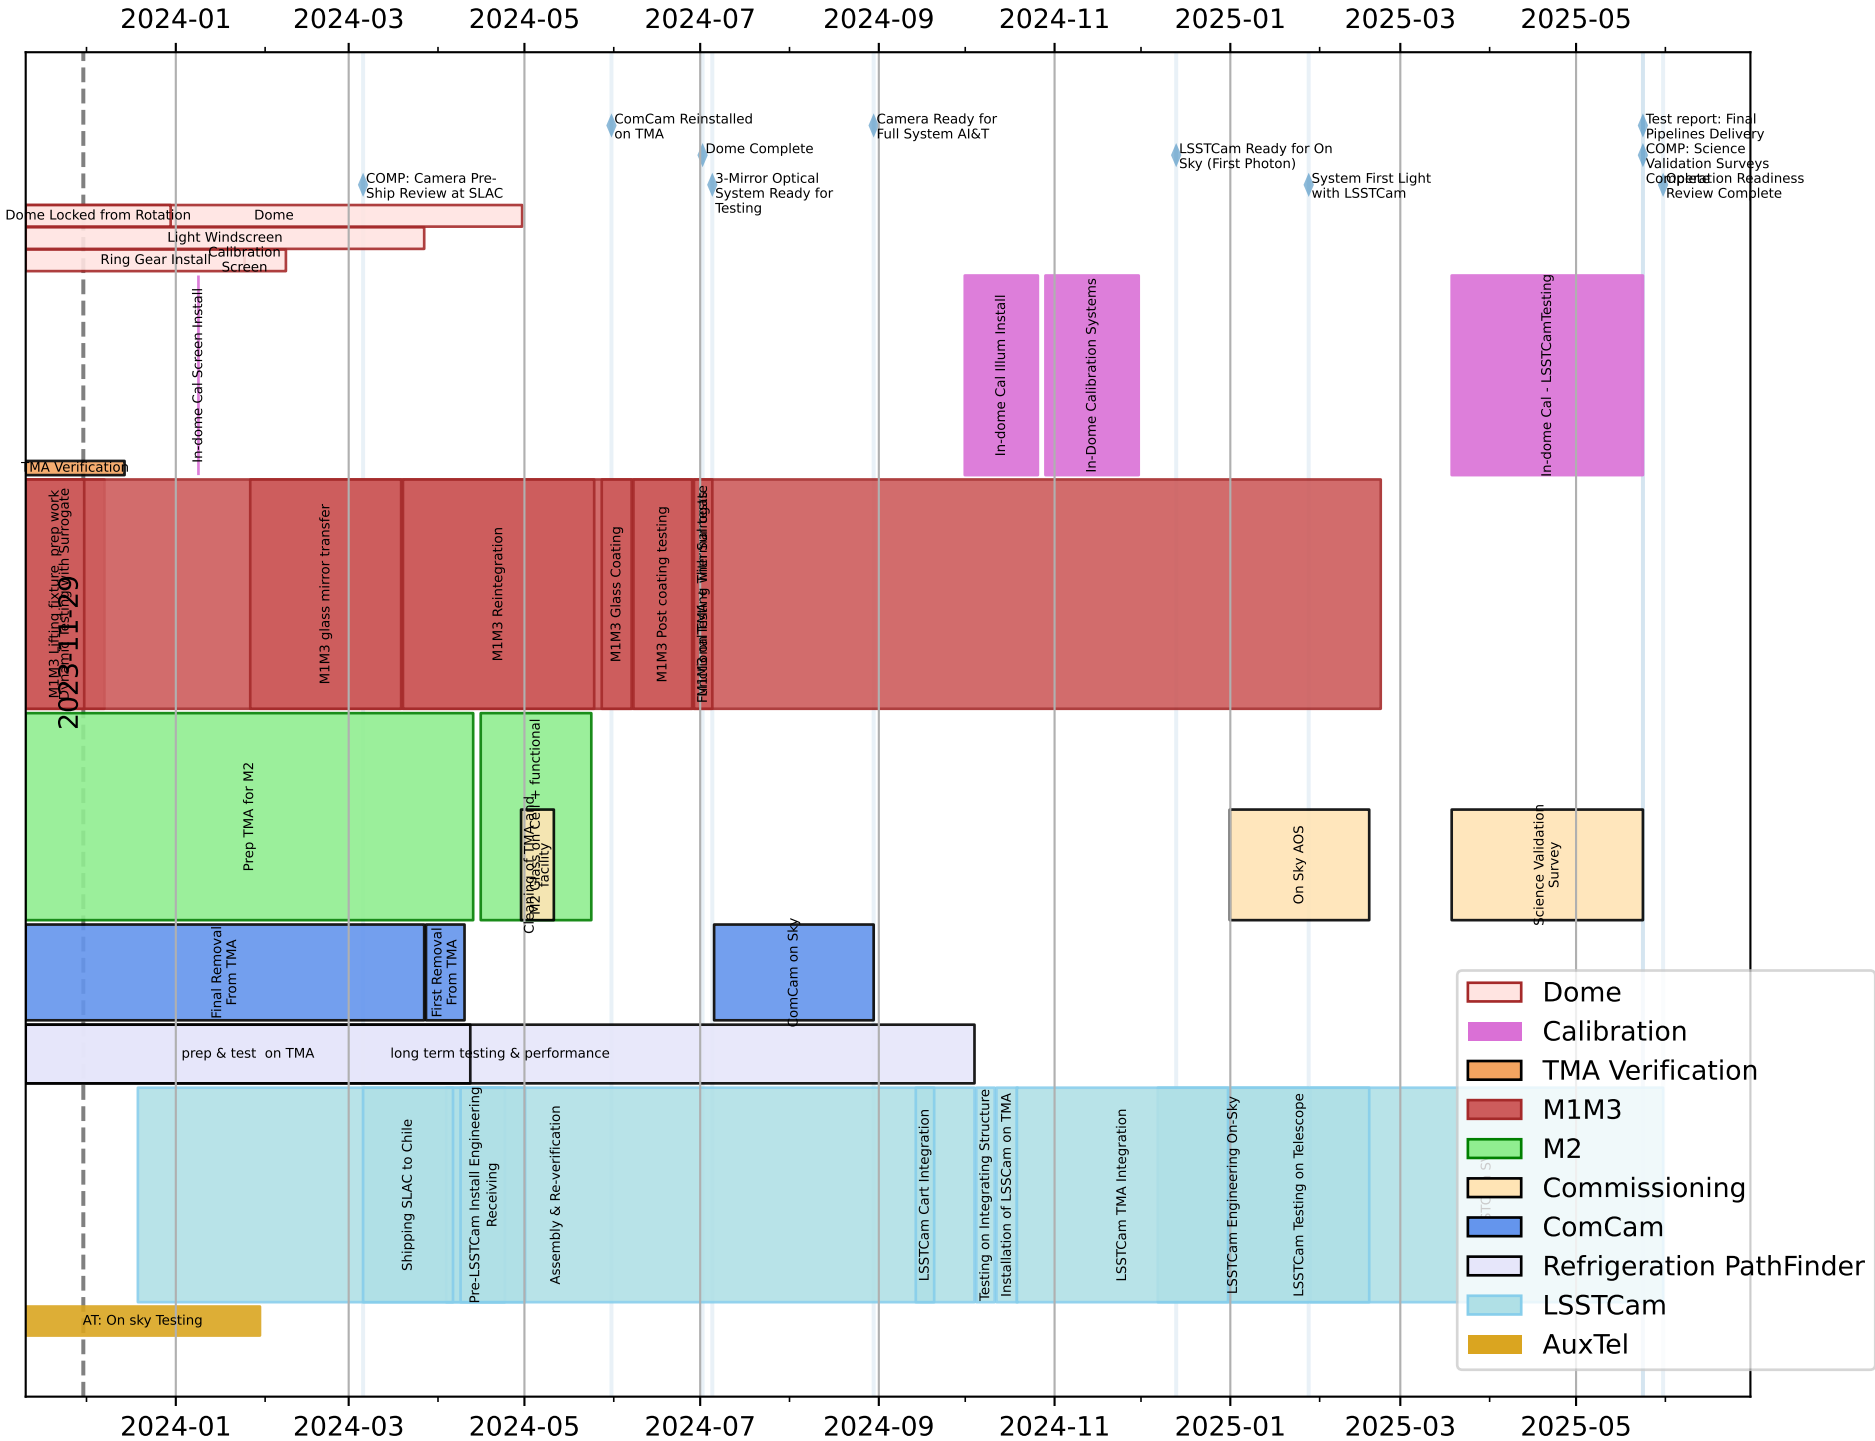

# 202310-ME.xls

- Dome
- Calibration
- TMA Verification
- M1M3
- M2
- Commissioning
- ComCam
- Refrigeration Pathfinder
- LSSTCam
- AuxTel