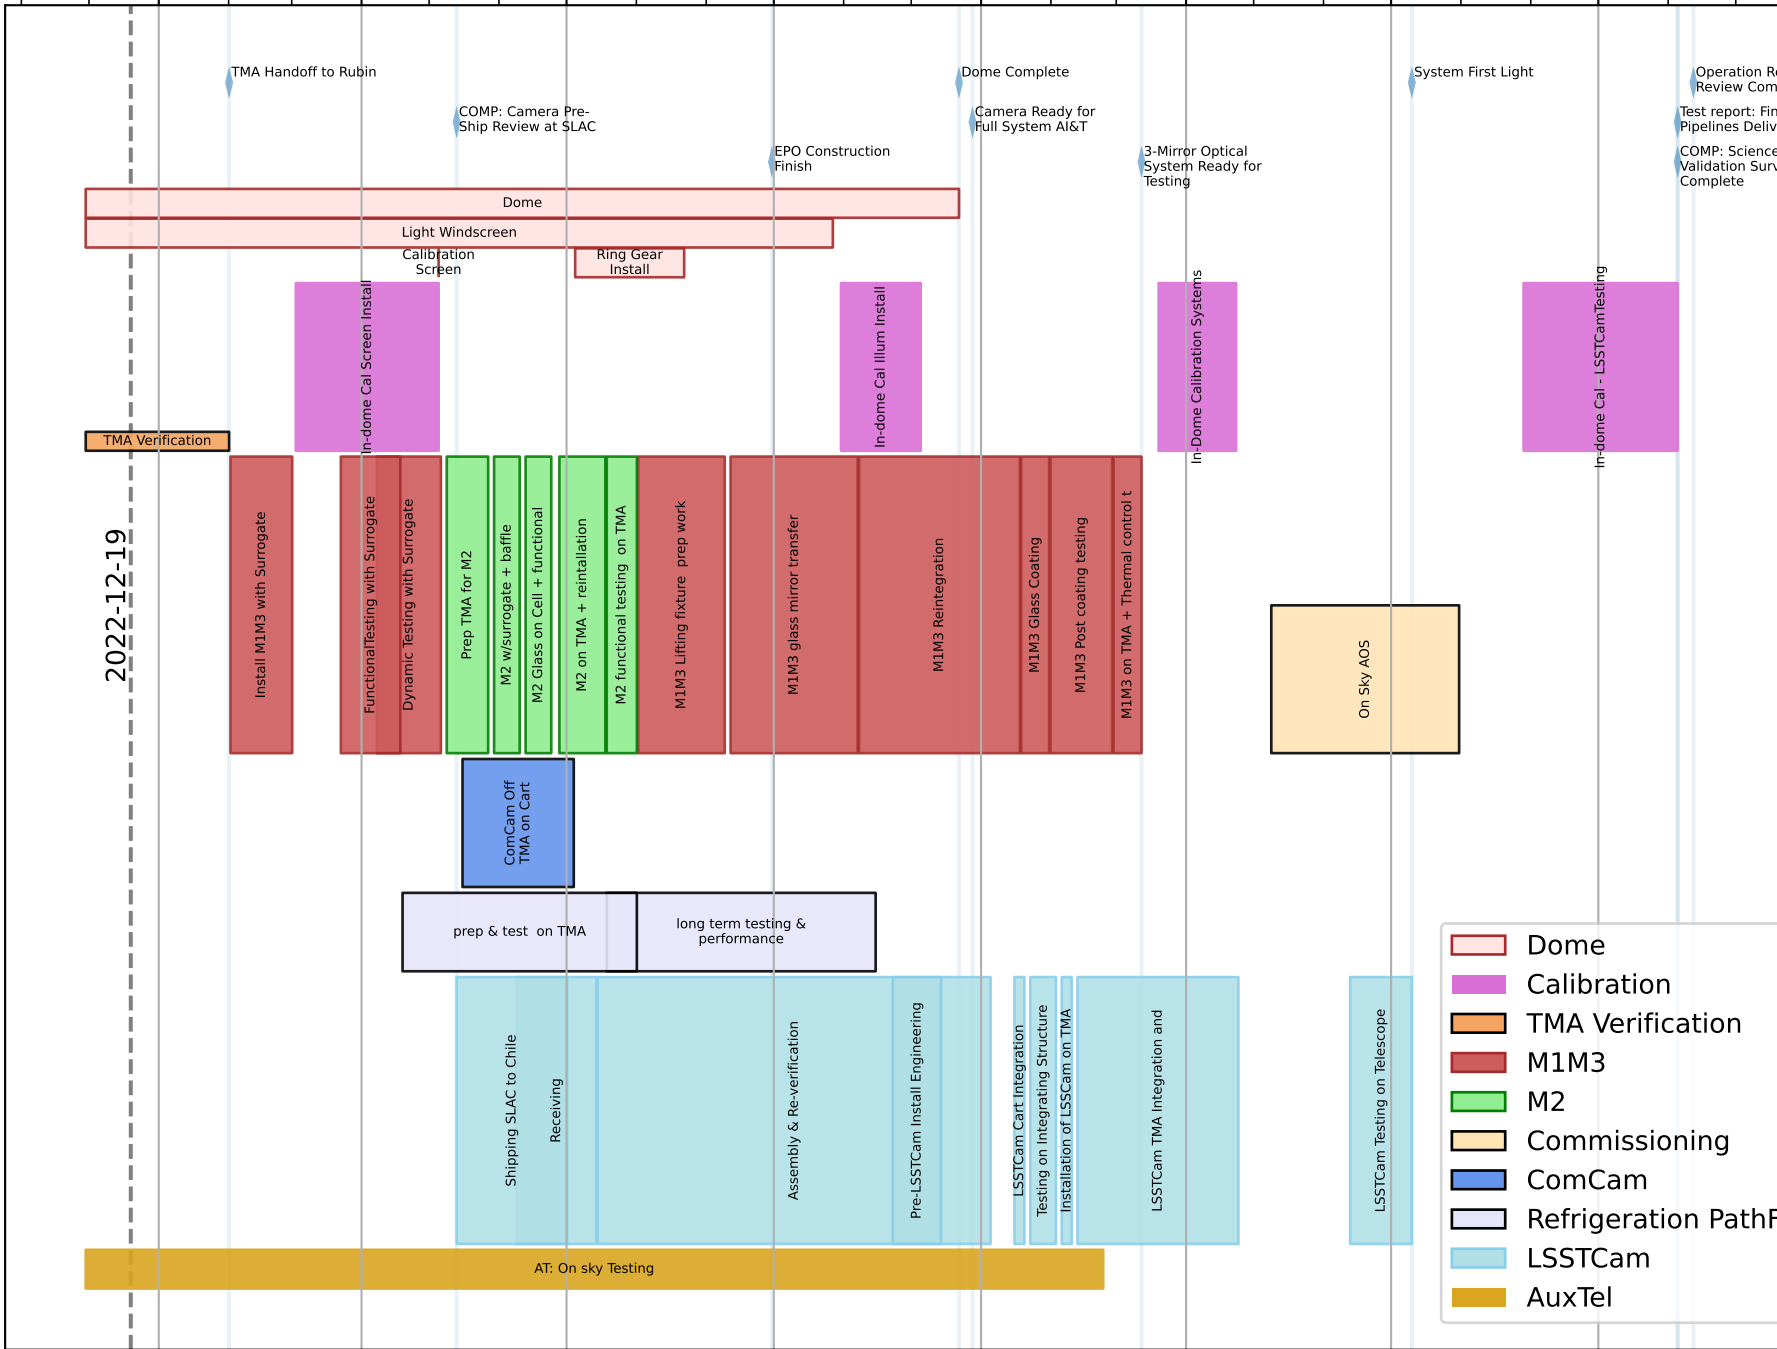

202210-ME.xls

2023-01

2023-04

2023-07

2023-10

2024-01

2024-04

2024-07

2024-10

2022-12-19

- Dome
- Calibration
- TMA Verification
- M1M3
- M2
- Commissioning
- ComCam
- Refrigeration Pathfinder
- LSSTCam
- AuxTel