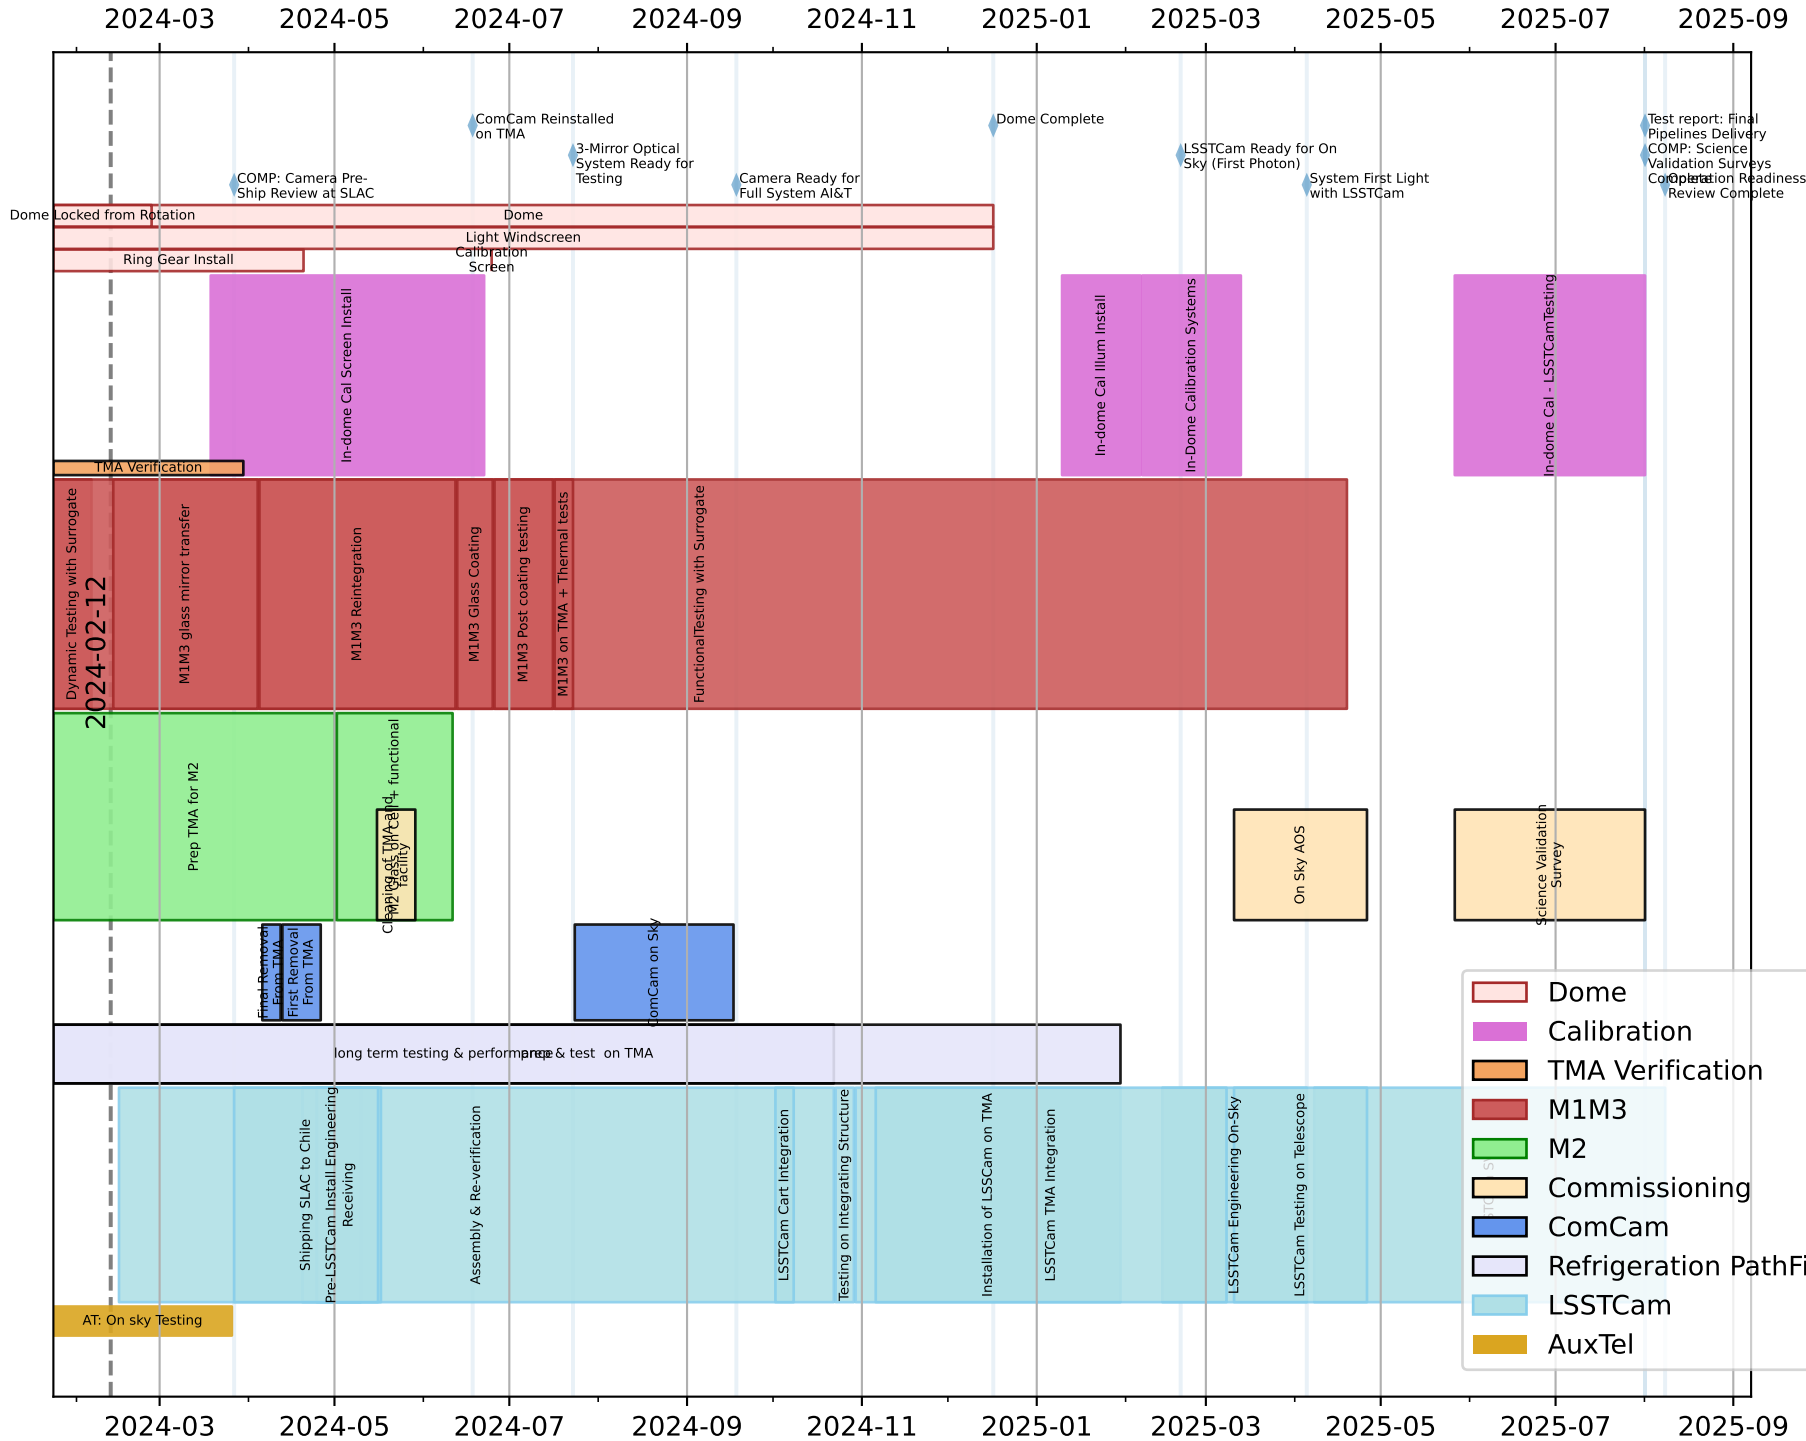

# 202312-ME.xls

- Dome
- Calibration
- TMA Verification
- M1M3
- M2
- Commissioning
- ComCam
- Refrigeration PathFinder
- LSSTCam
- AuxTel