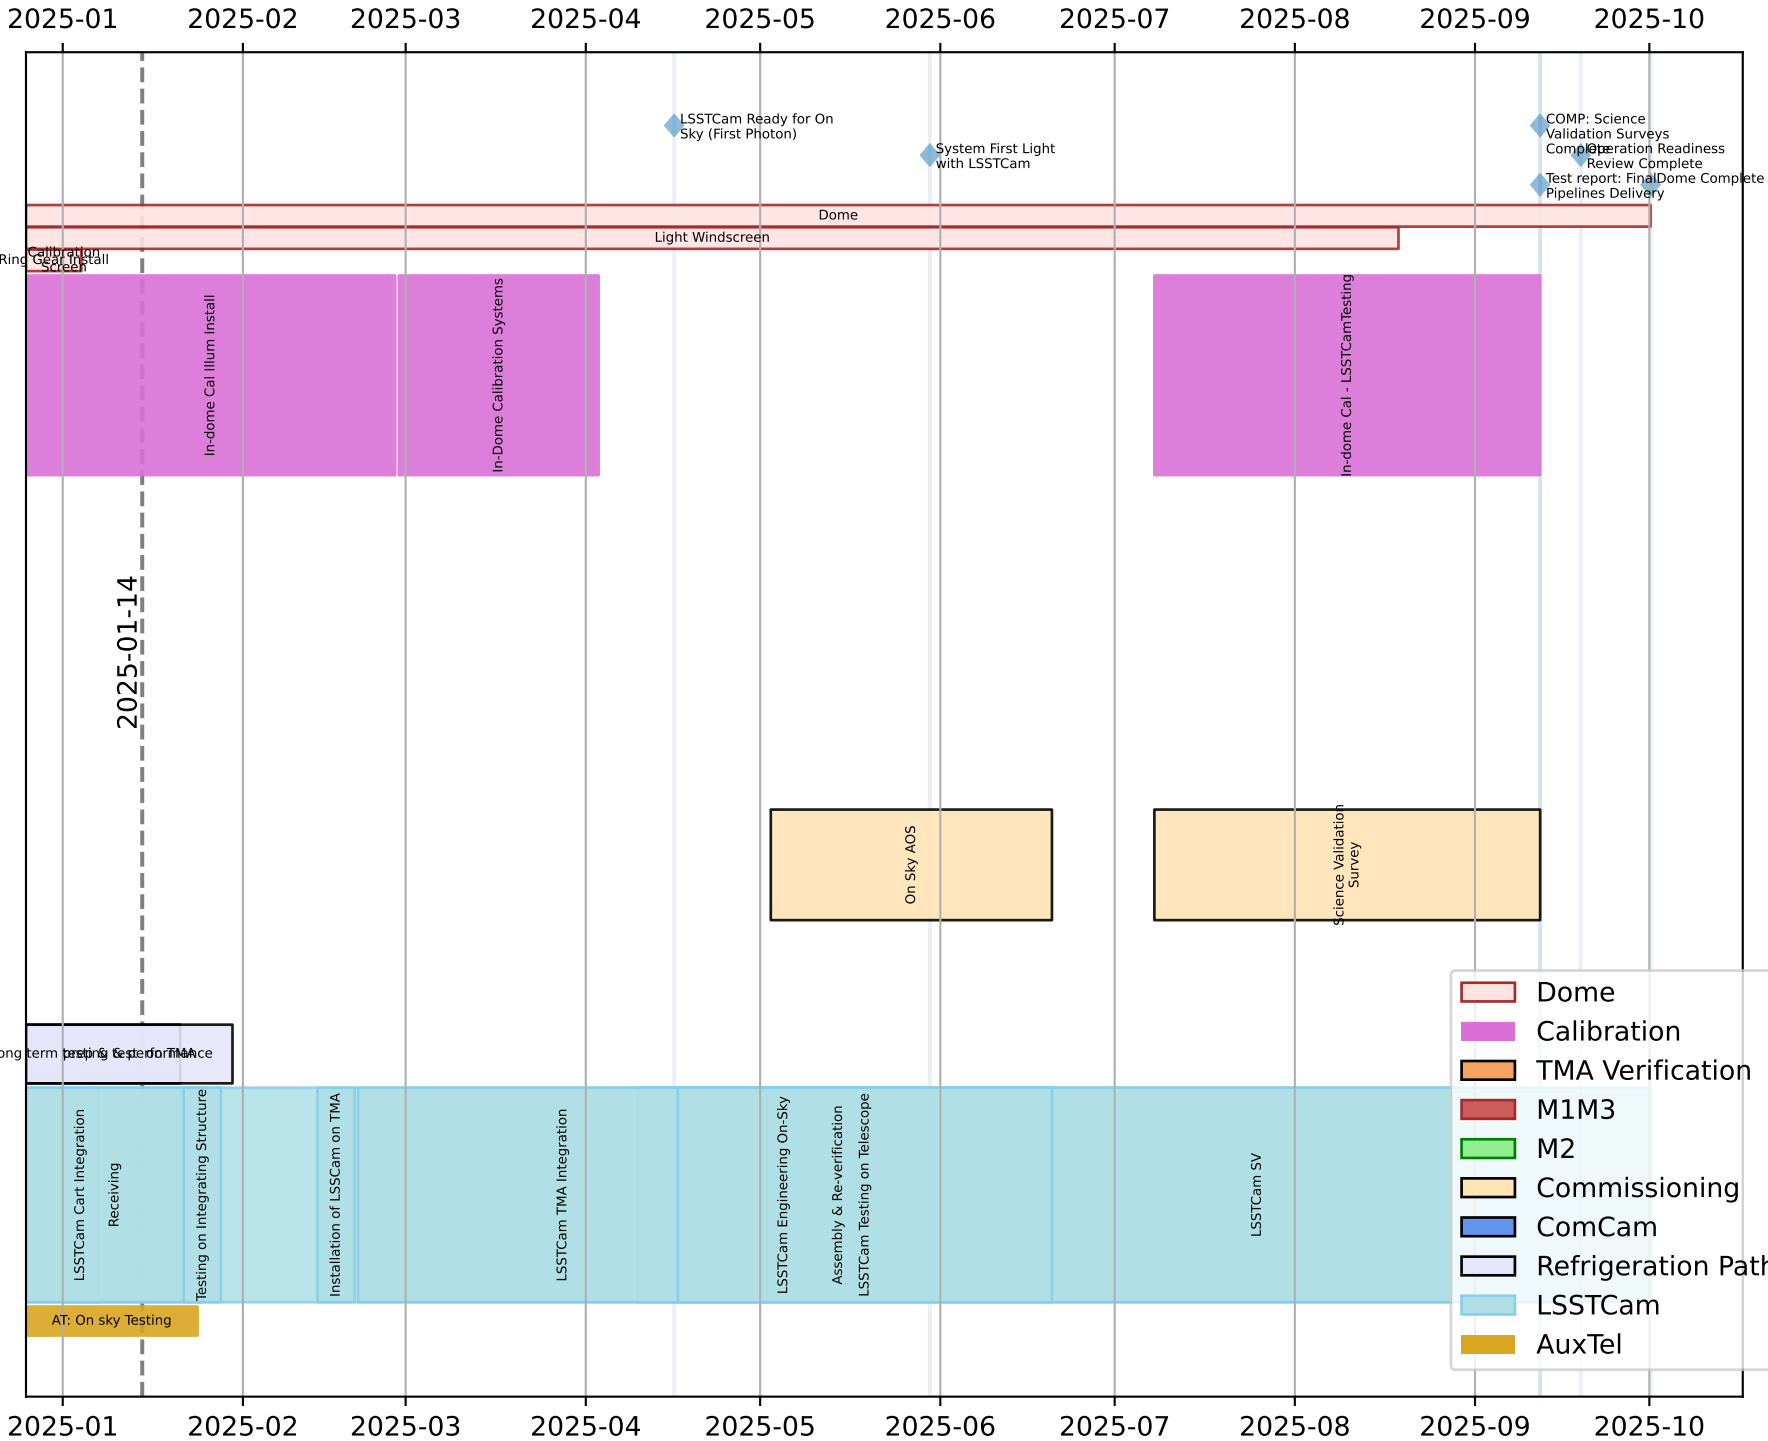

# 202410-ME.xls

- Dome
- Calibration
- TMA Verification
- M1M3
- M2
- Commissioning
- ComCam
- Refrigeration PathFinder
- LSSTCam
- AuxTel