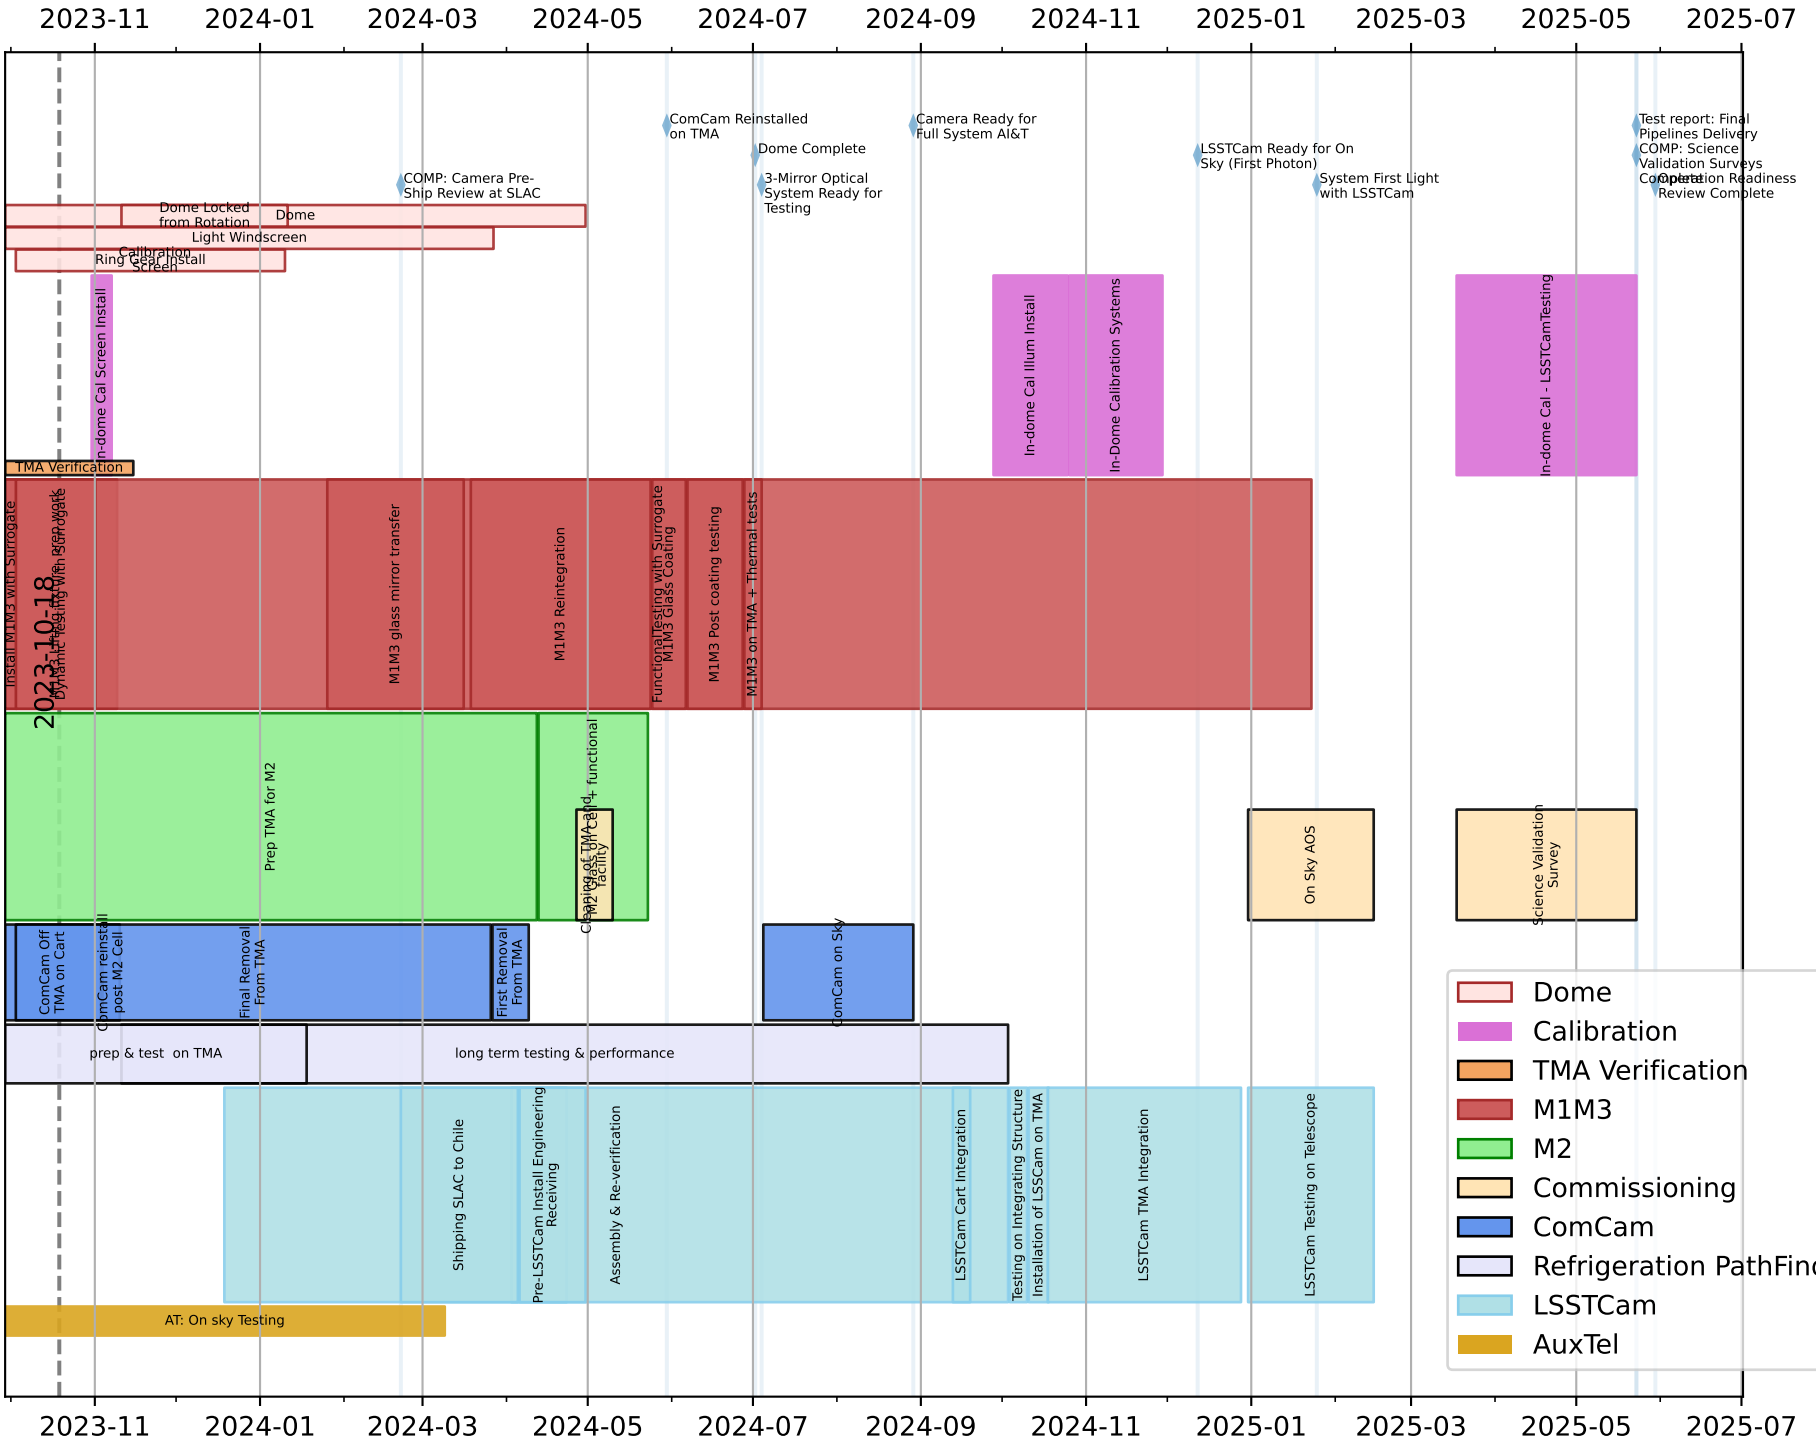

202309-ME.xls

- Dome
- Calibration
- TMA Verification
- M1M3
- M2
- Commissioning
- ComCam
- Refrigeration PathFinder
- LSSTCam
- AuxTel