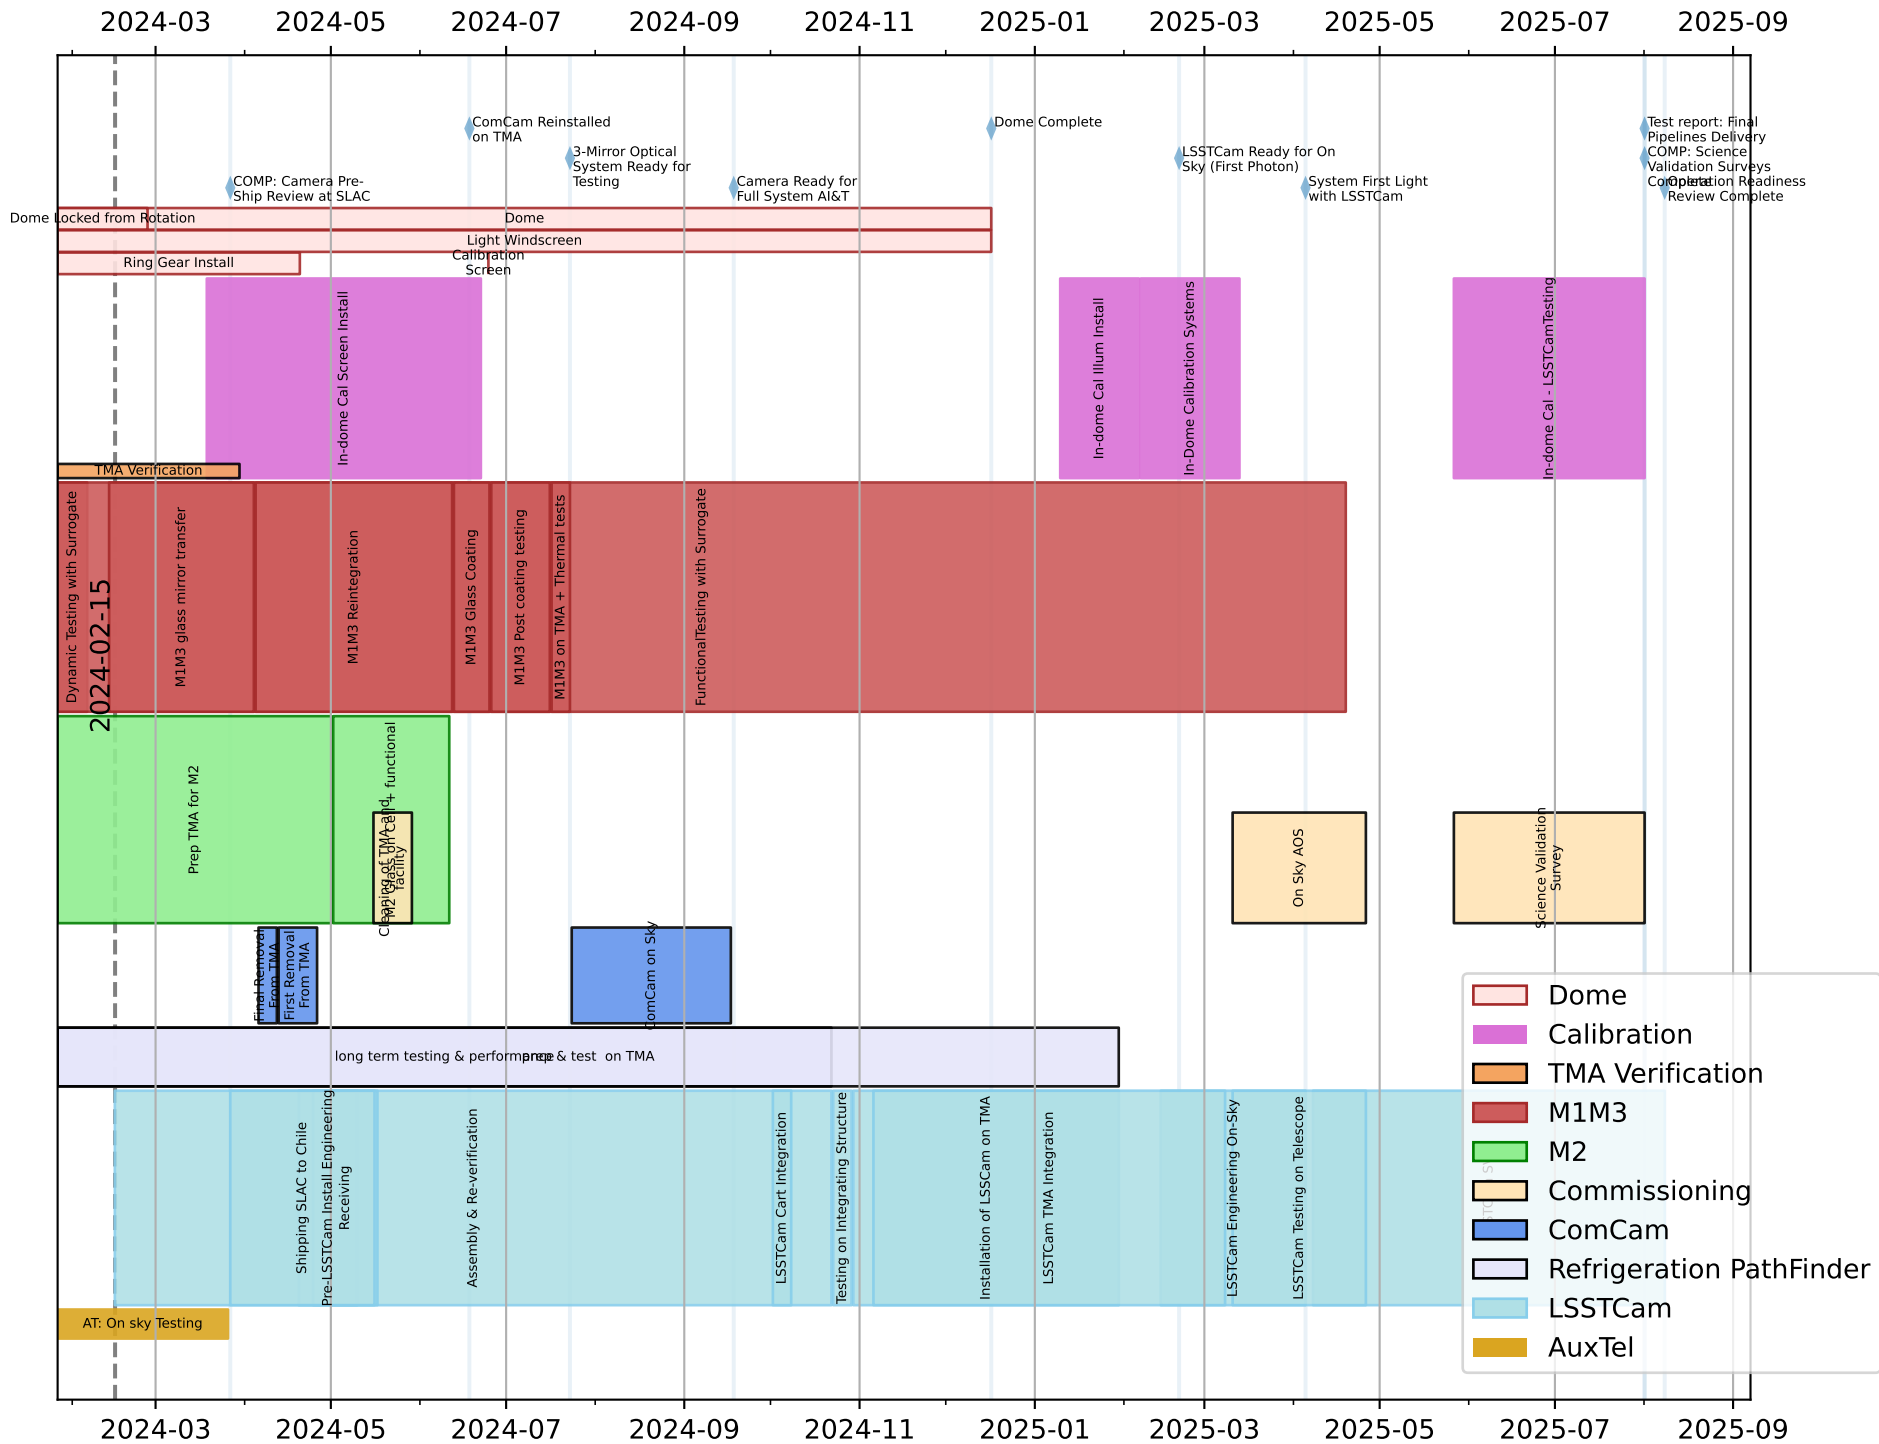

202312-ME.xls

- Dome
- Calibration
- TMA Verification
- M1M3
- M2
- Commissioning
- ComCam
- Refrigeration PathFinder
- LSSTCam
- AuxTel