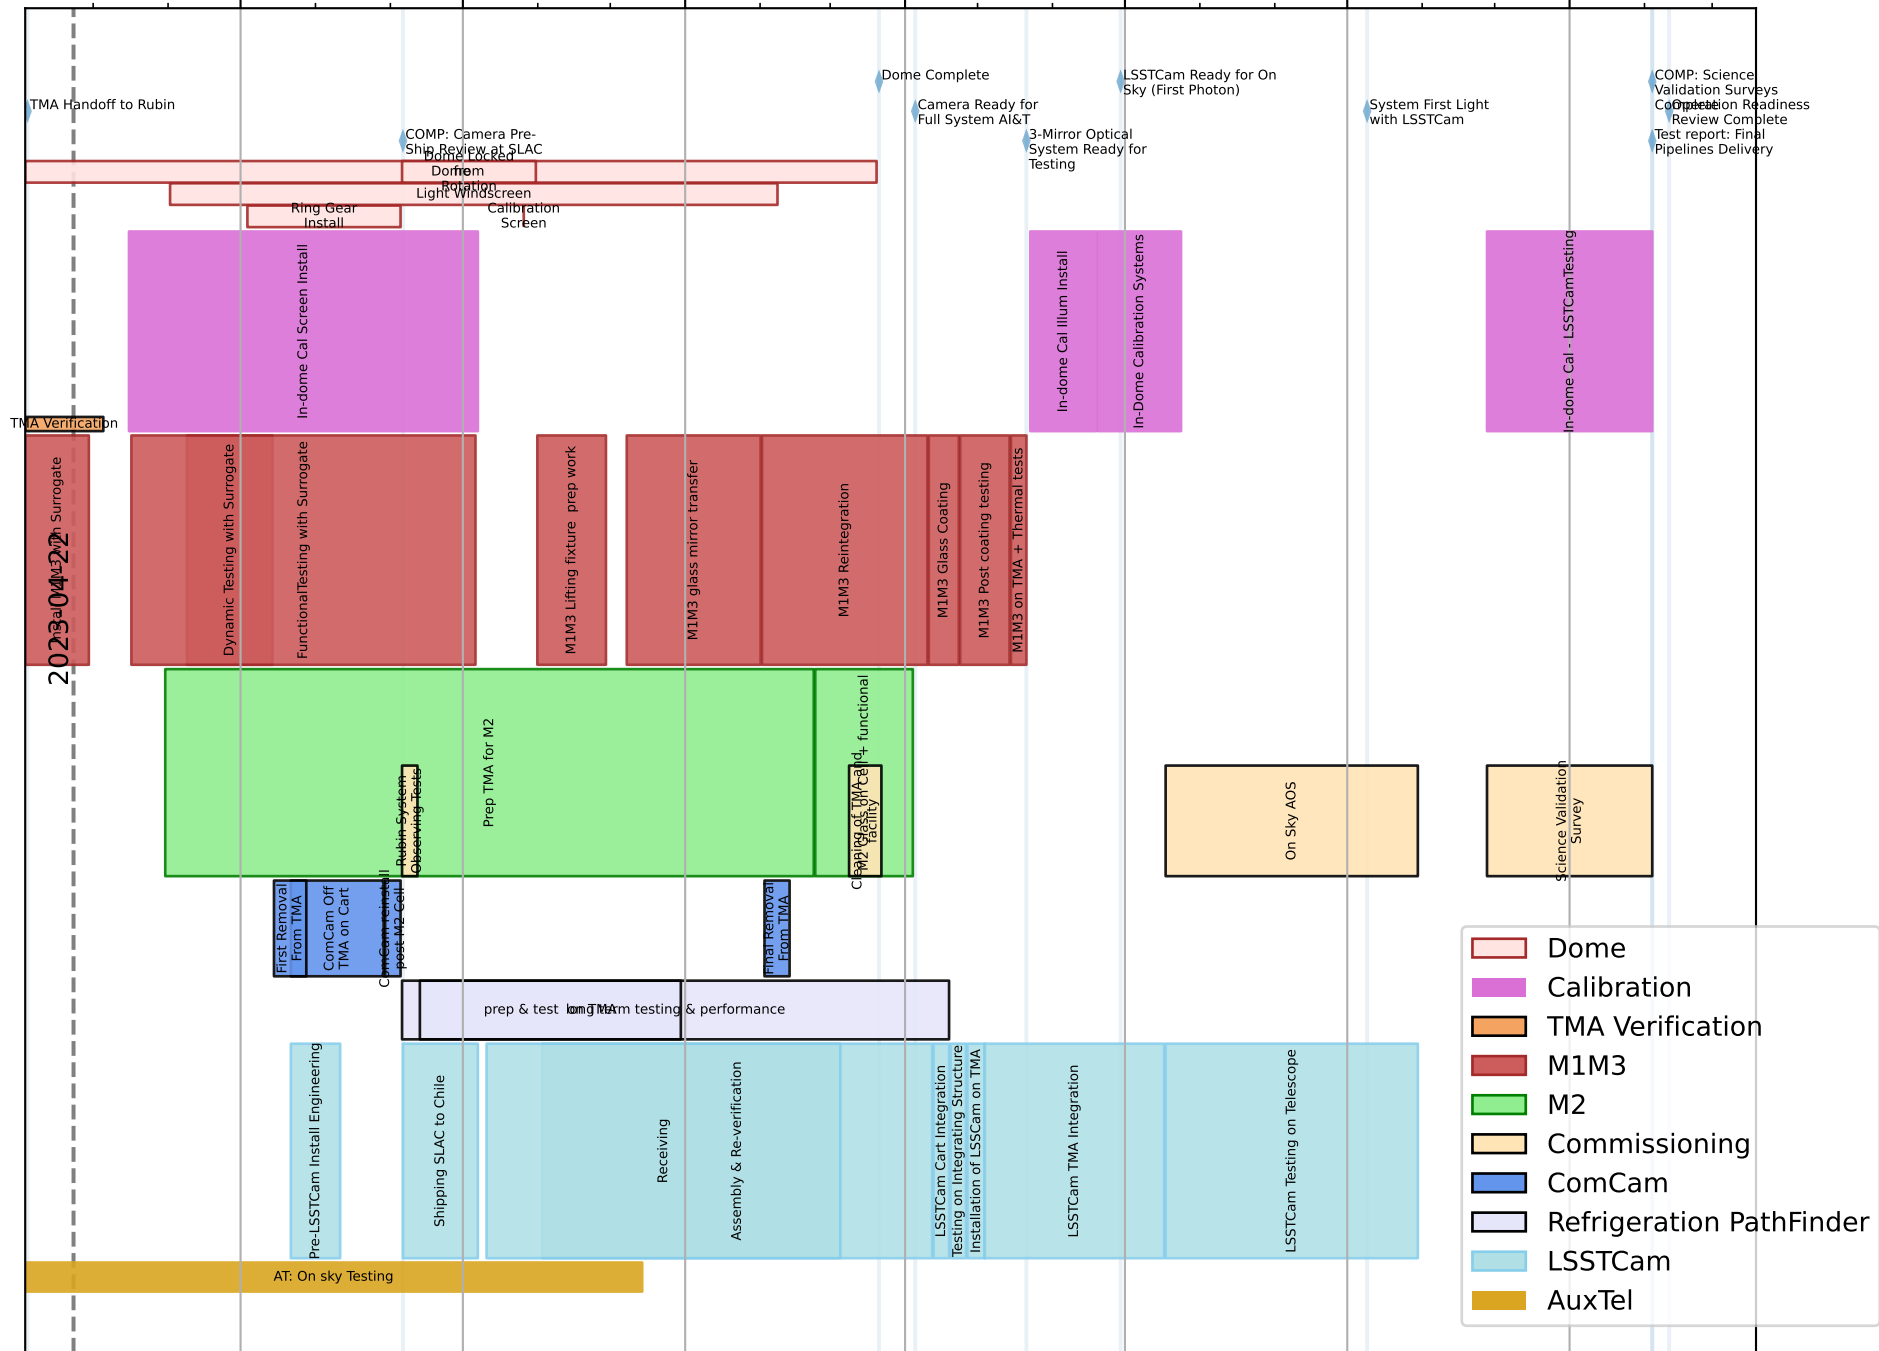

202303-ME.xls

2023-07

2023-10

2024-01

2024-04

2024-07

2024-10

2025-01

- Dome
- Calibration
- TMA Verification
- M1M3
- M2
- Commissioning
- ComCam
- Refrigeration PathFinder
- LSSTCam
- AuxTel