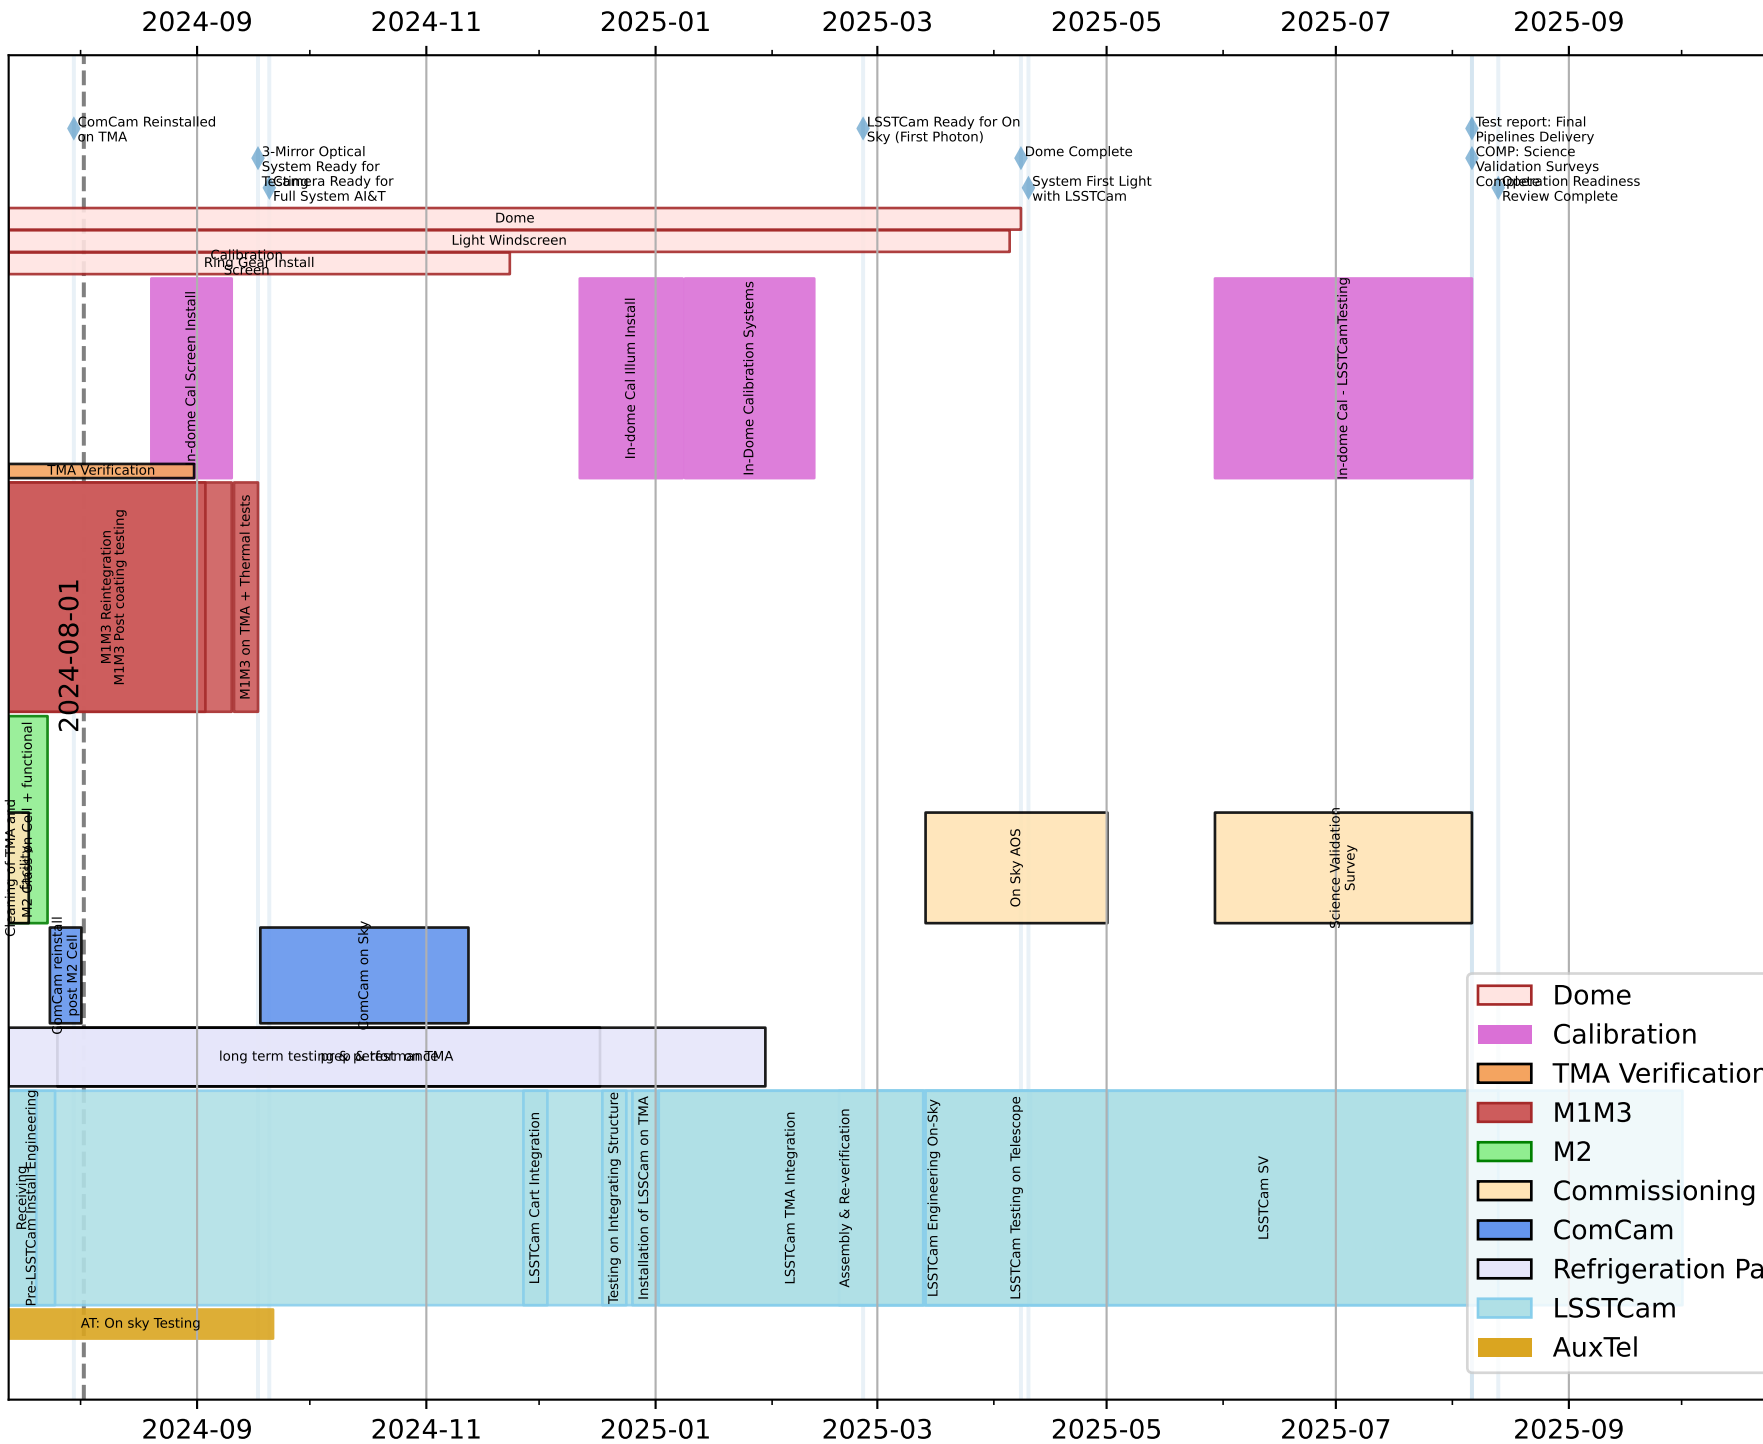

202406-ME.xls

- Dome
- Calibration
- TMA Verification
- M1M3
- M2
- Commissioning
- ComCam
- Refrigeration PathFinder
- LSSTCam
- AuxTel