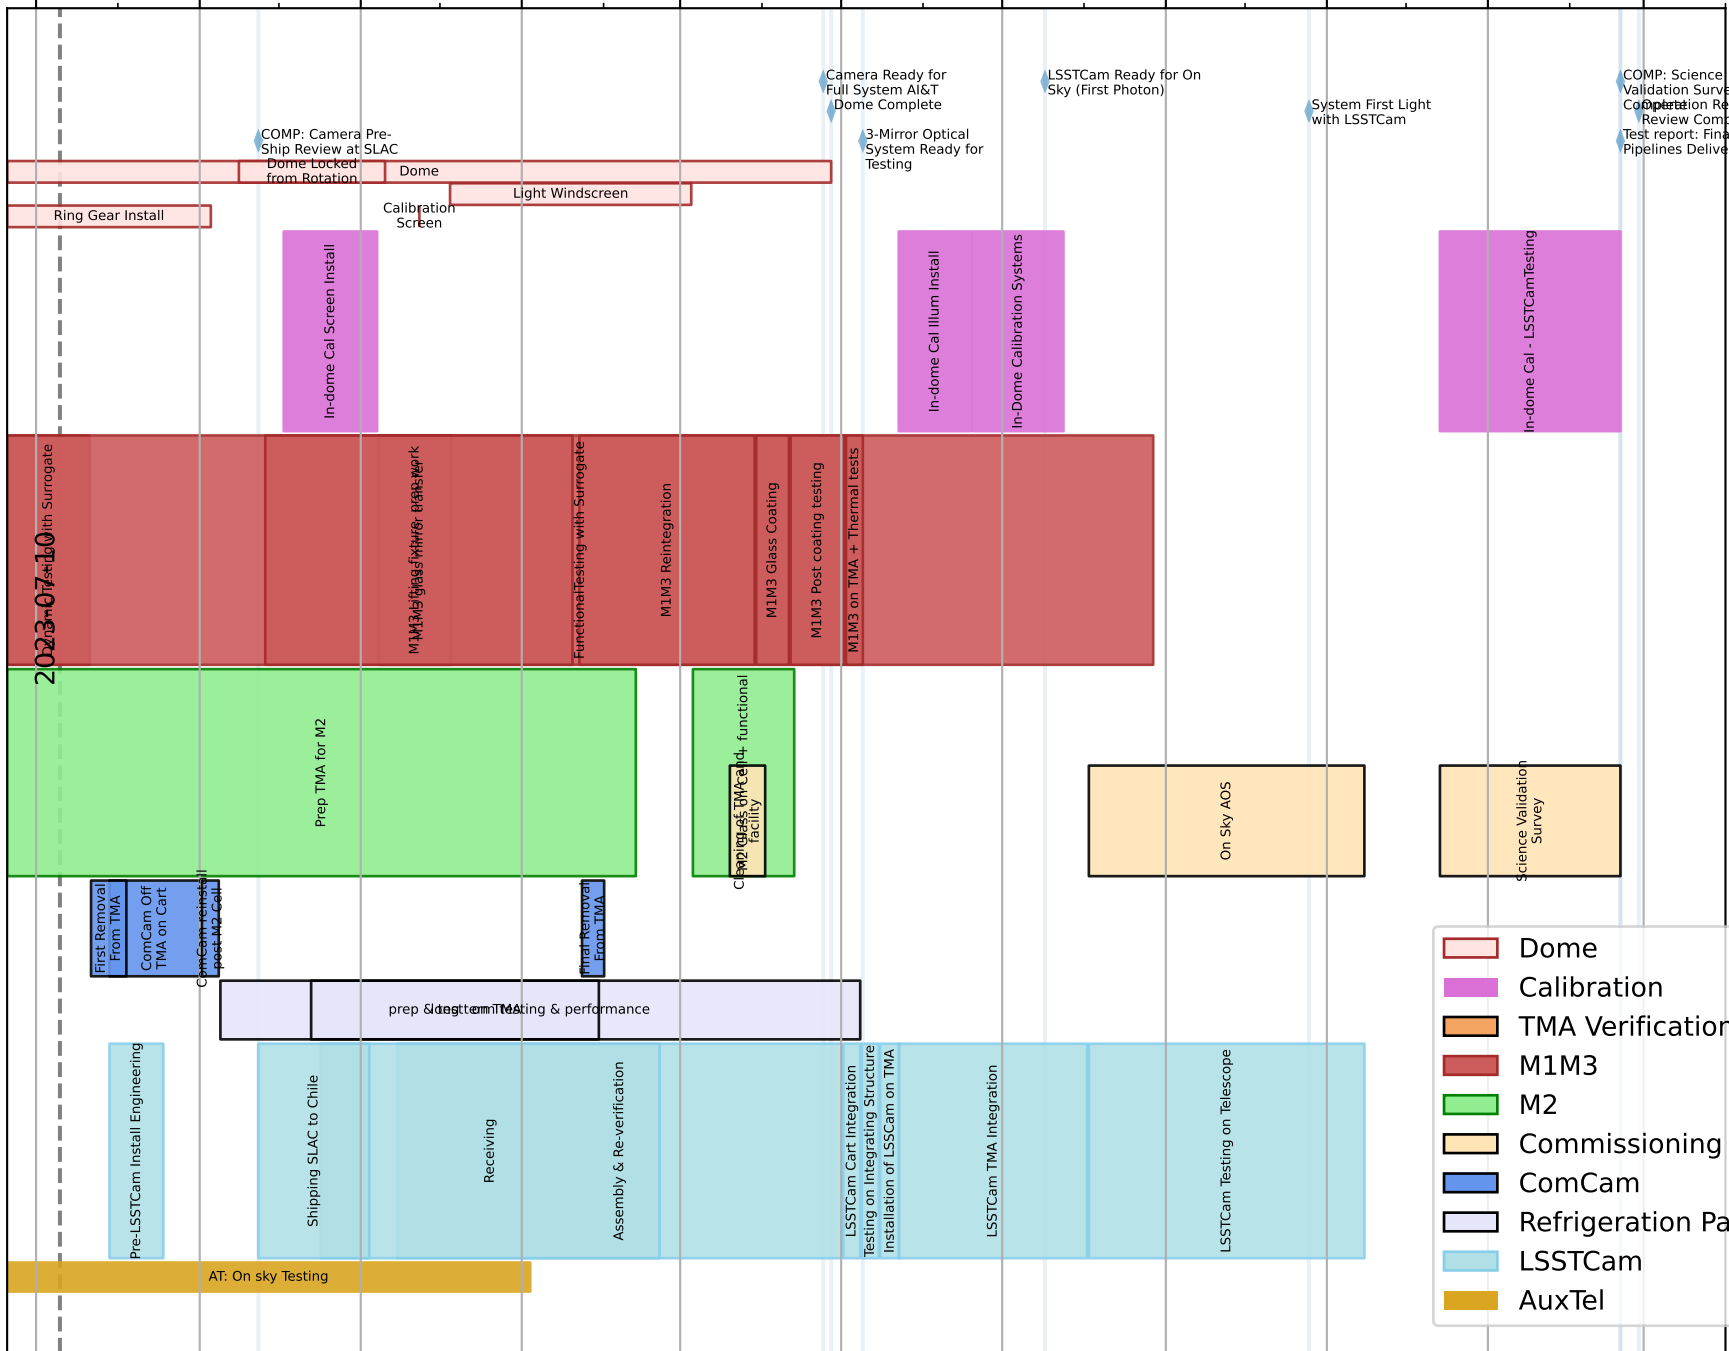

# 202304-ME.xls

2023-07 2023-09 2023-11 2024-01 2024-03 2024-05 2024-07 2024-09 2024-11 2025-01 2025-03

- Dome
- Calibration
- TMA Verification
- M1M3
- M2
- Commissioning
- ComCam
- Refrigeration PathFinder
- LSSTCam
- AuxTel

2023-07 2023-09 2023-11 2024-01 2024-03 2024-05 2024-07 2024-09 2024-11 2025-01 2025-03

Camera Ready for Full System A&T Dome Complete  
 LSSTCam Ready for On Sky (First Photon)  
 System First Light with LSSTCam  
 COMP: Science Validation Surveys Commissioning Readiness Review Complete Test report: Final Pipelines Delivery