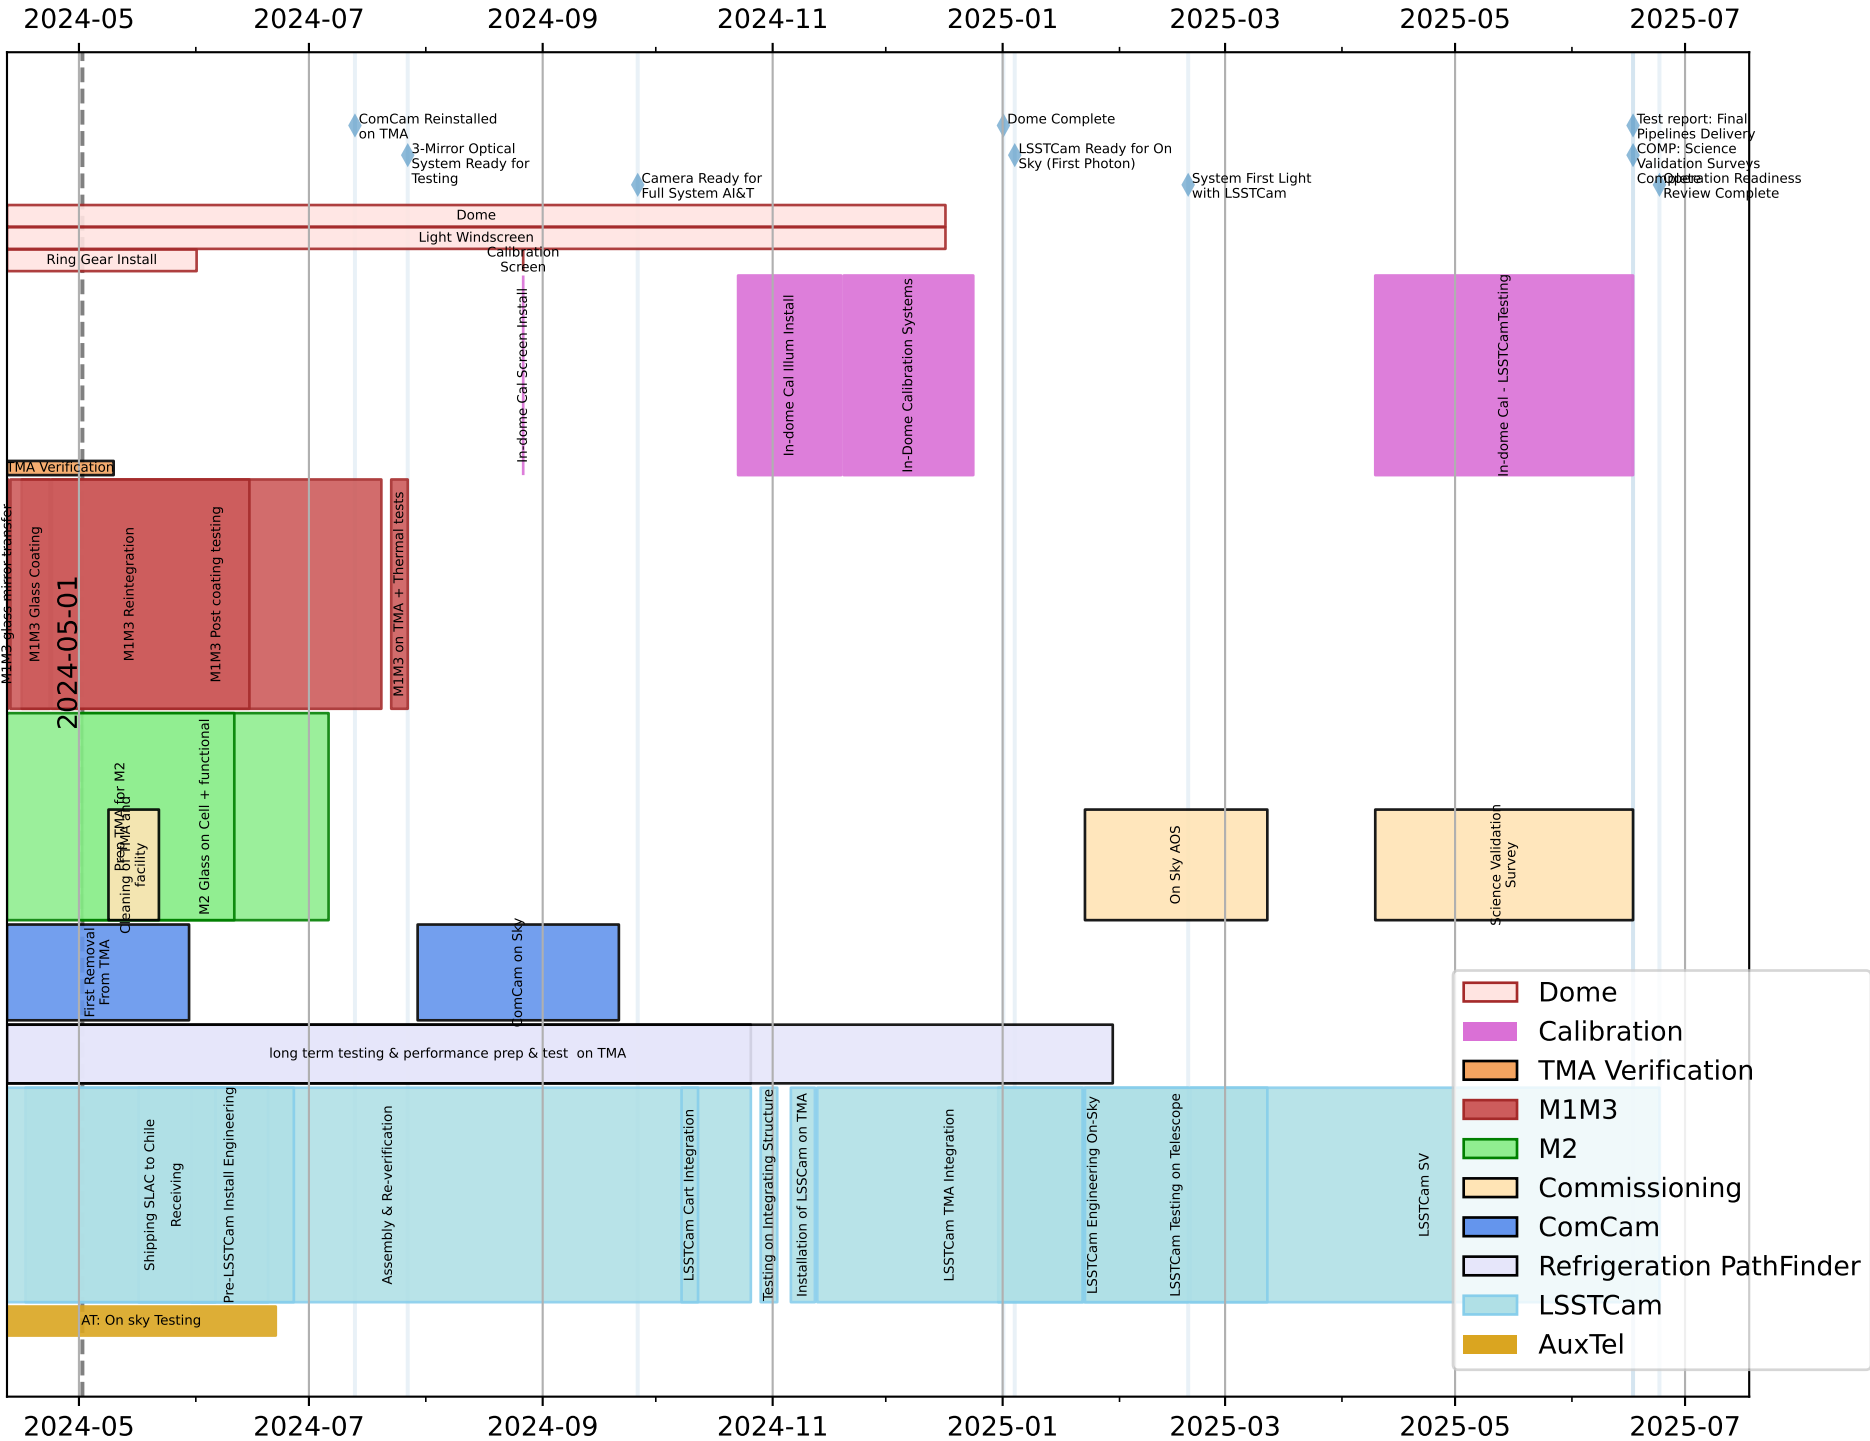

# 202403-ME.xls

- Dome
- Calibration
- TMA Verification
- M1M3
- M2
- Commissioning
- ComCam
- Refrigeration Pathfinder
- LSSTCam
- AuxTel