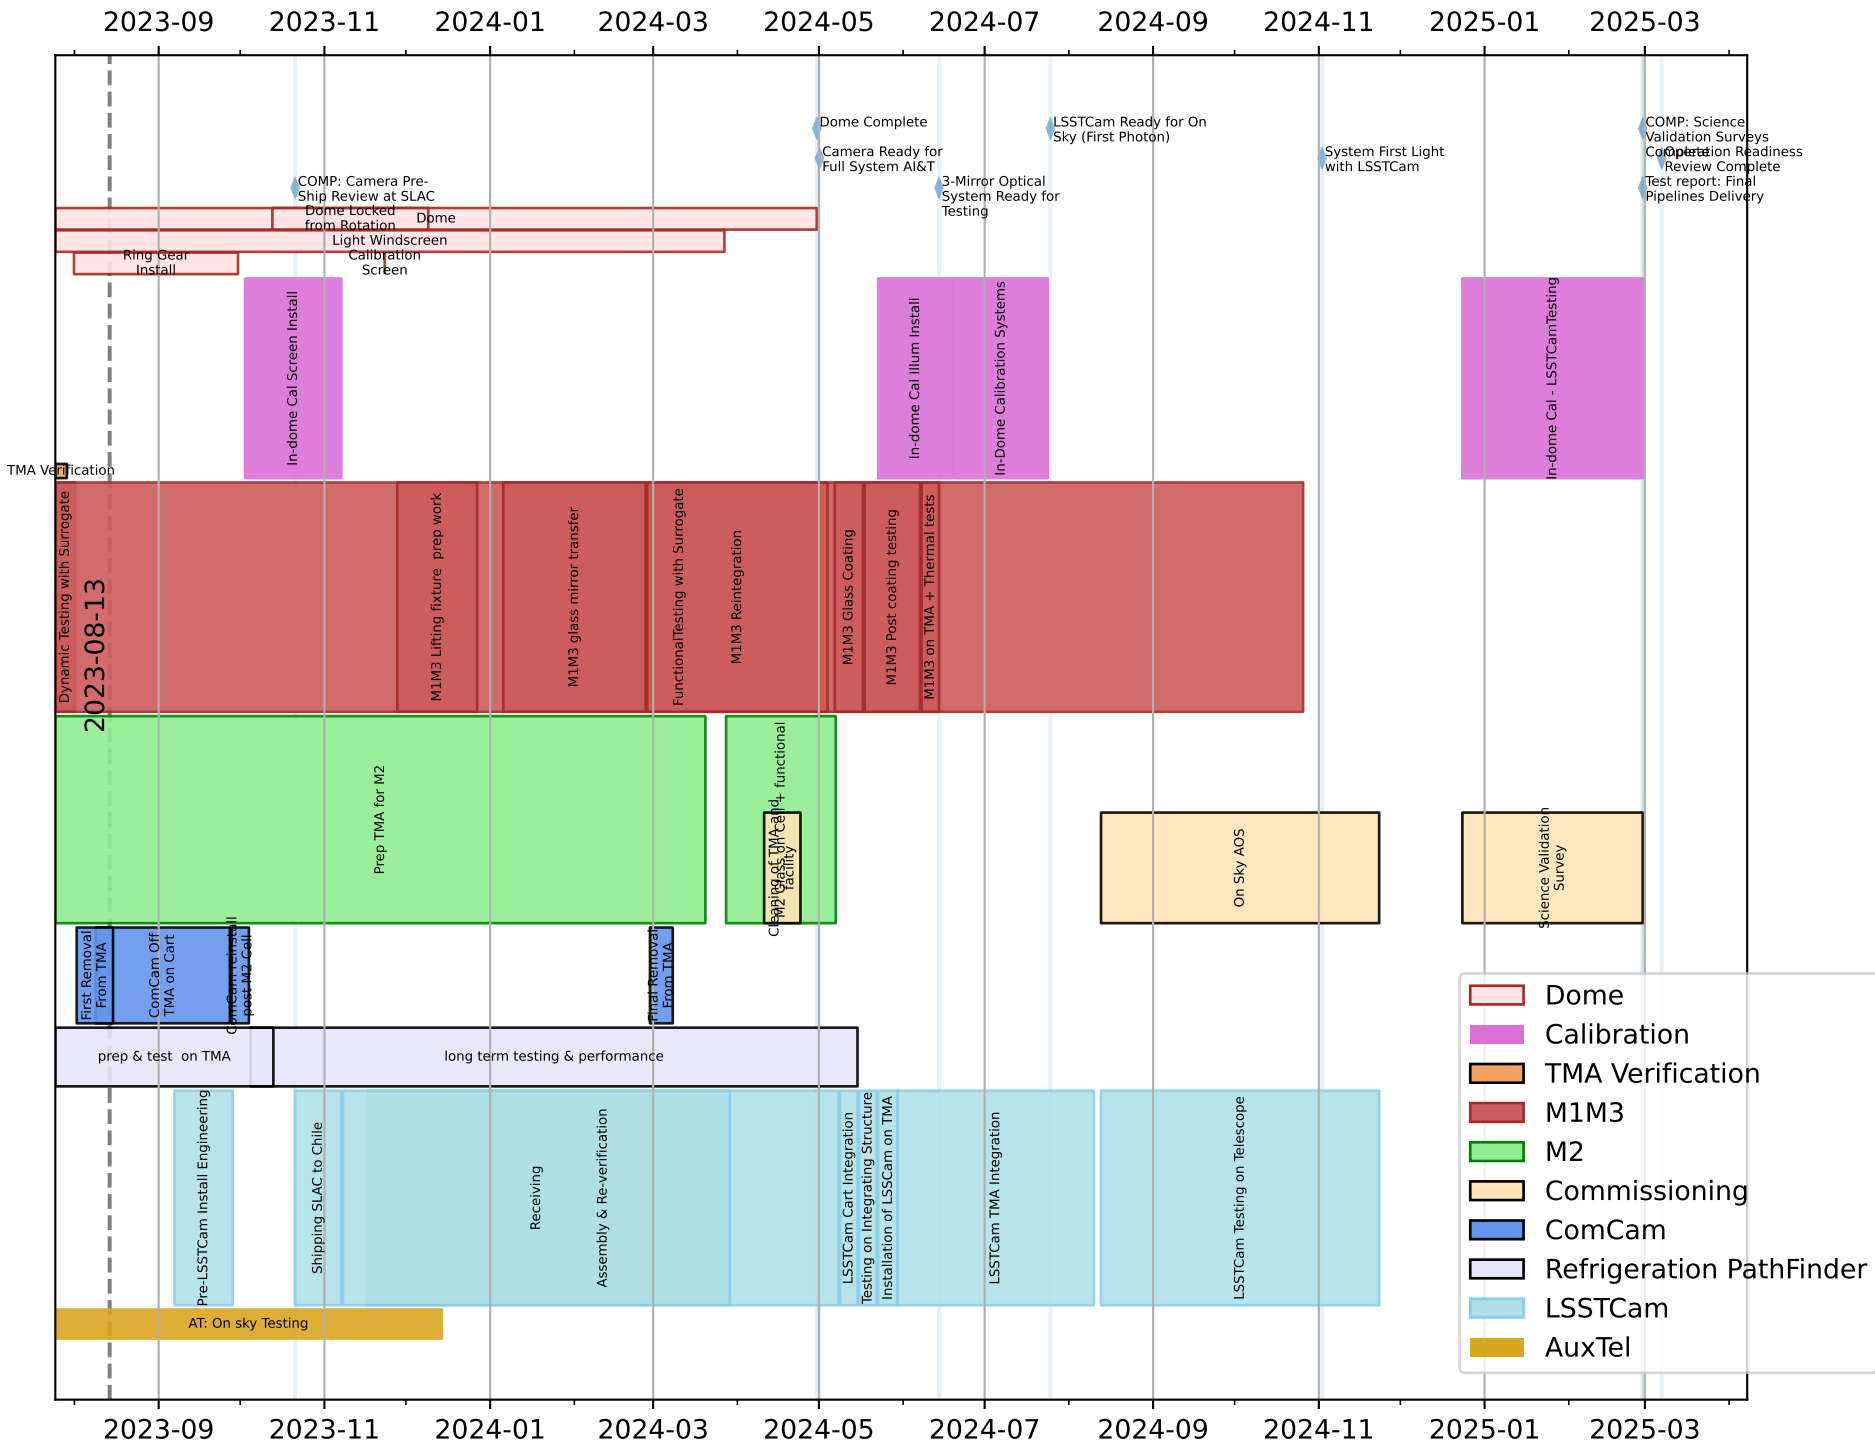

202306-ME.xls

- Dome
- Calibration
- TMA Verification
- M1M3
- M2
- Commissioning
- ComCam
- Refrigeration Pathfinder
- LSSTCam
- AuxTel