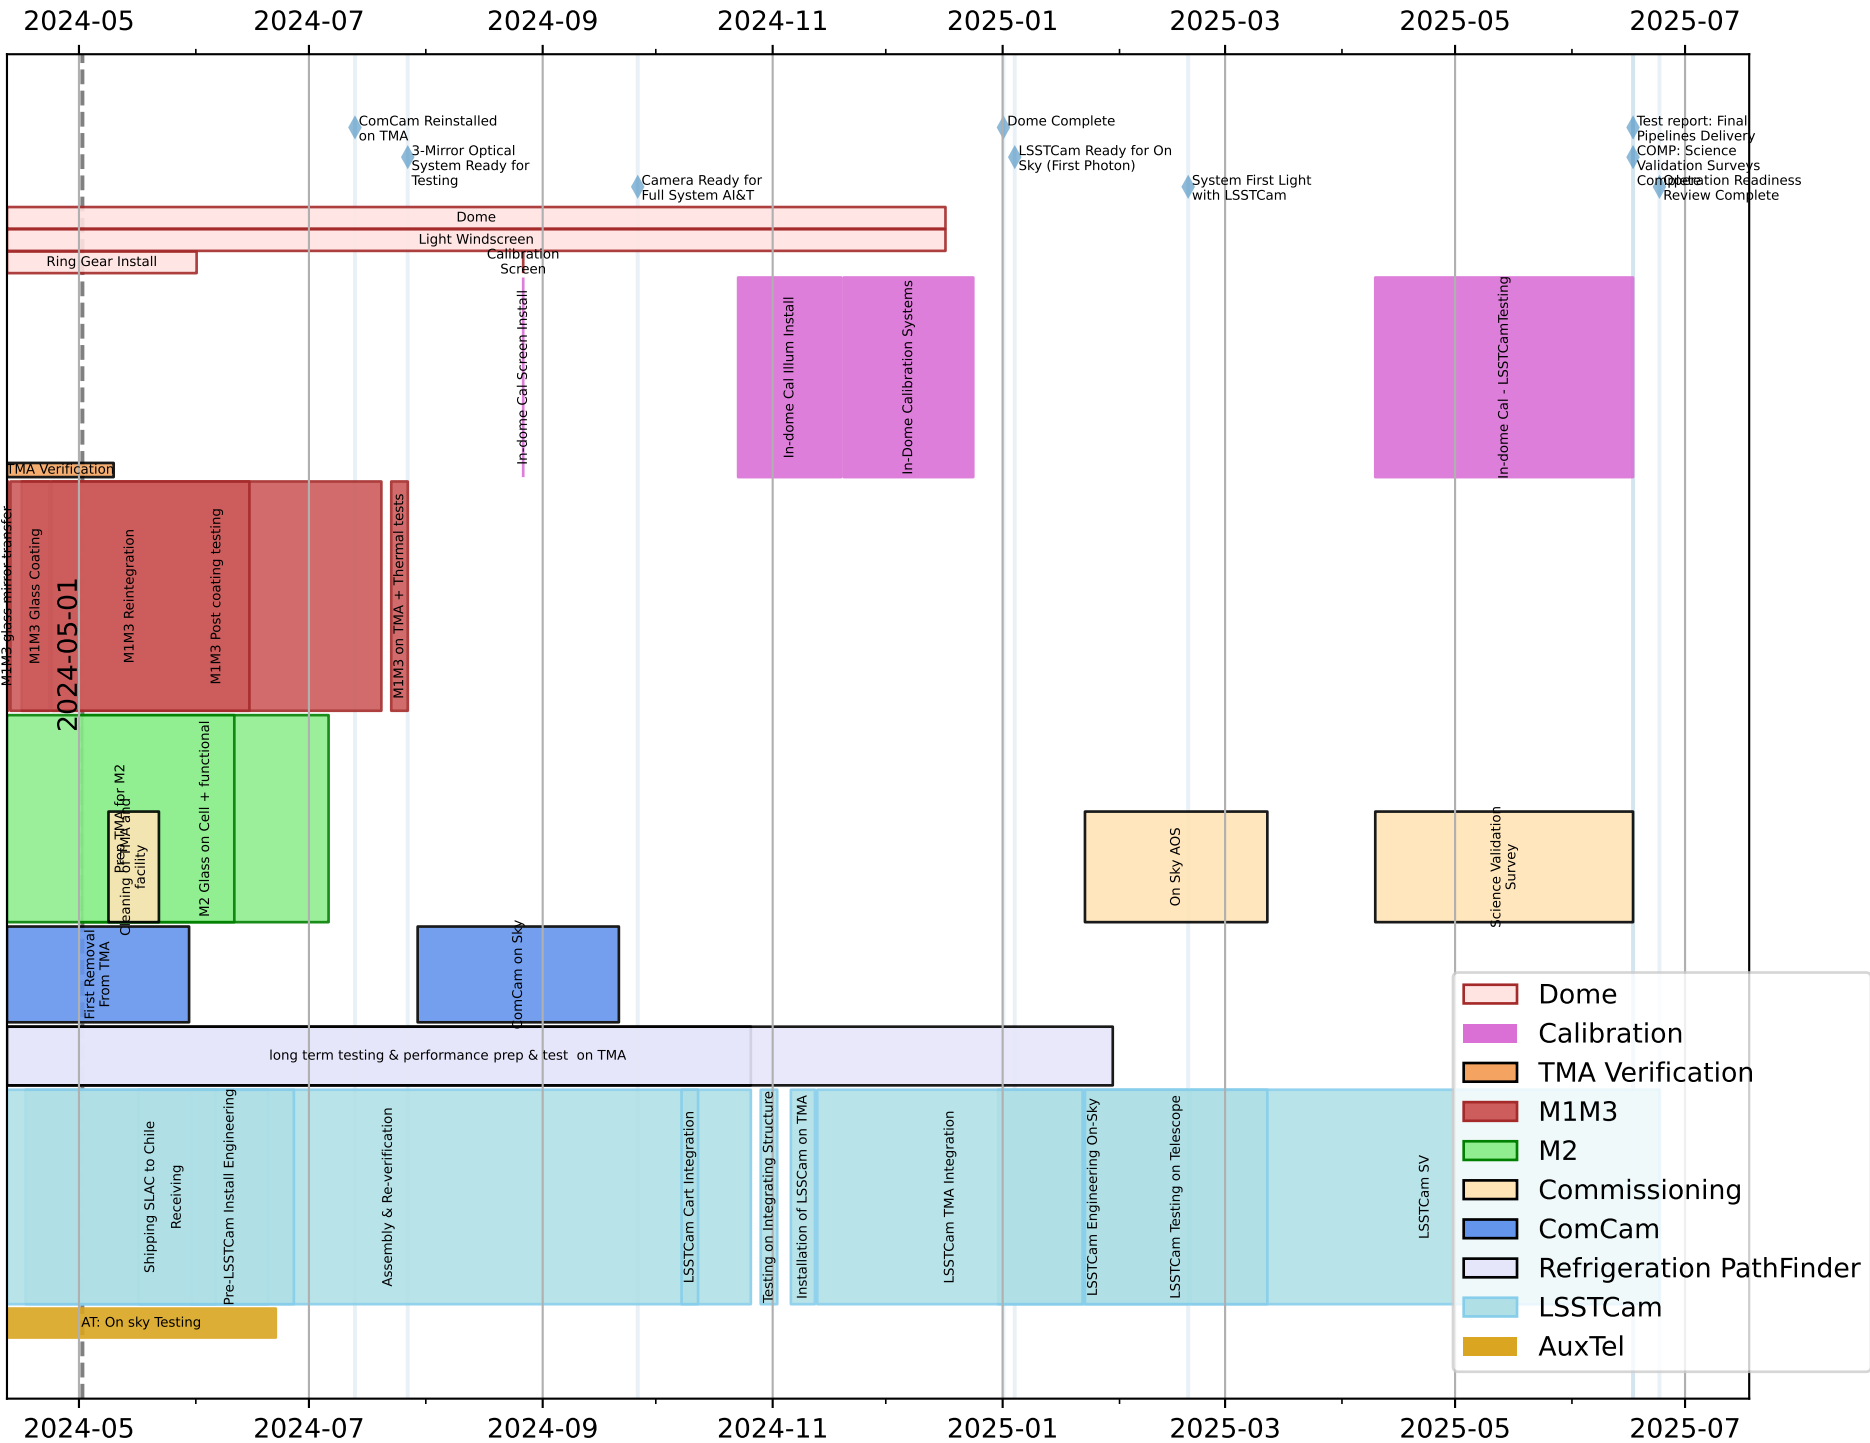

# 202403-ME.xls

- Dome
- Calibration
- TMA Verification
- M1M3
- M2
- Commissioning
- ComCam
- Refrigeration Pathfinder
- LSSTCam
- AuxTel