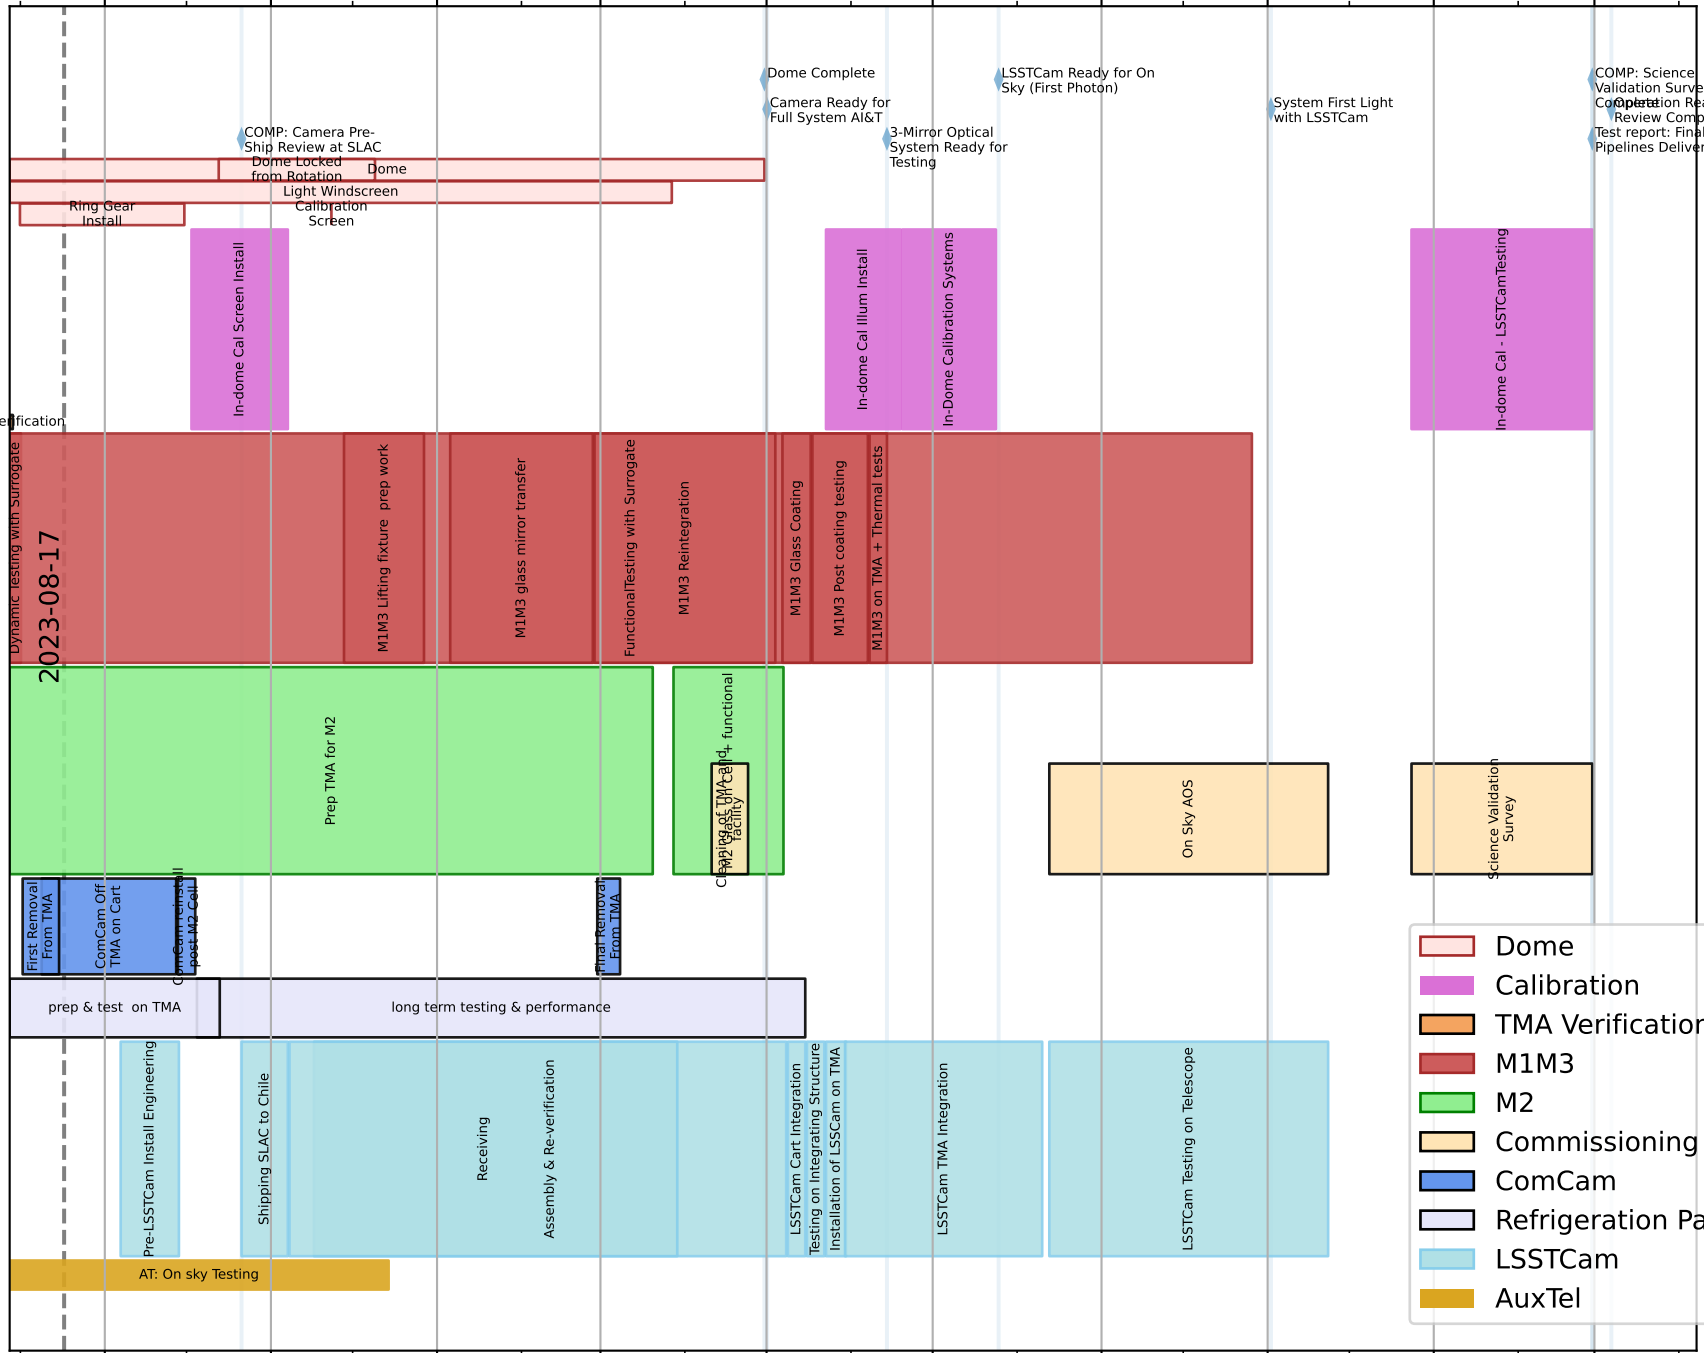

# 202306-ME.xls

2023-09

2023-11

2024-01

2024-03

2024-05

2024-07

2024-09

2024-11

2025-01

2025-03

TMA Verification

- Dome
- Calibration
- TMA Verification
- M1M3
- M2
- Commissioning
- ComCam
- Refrigeration Pathfinder
- LSSTCam
- AuxTel