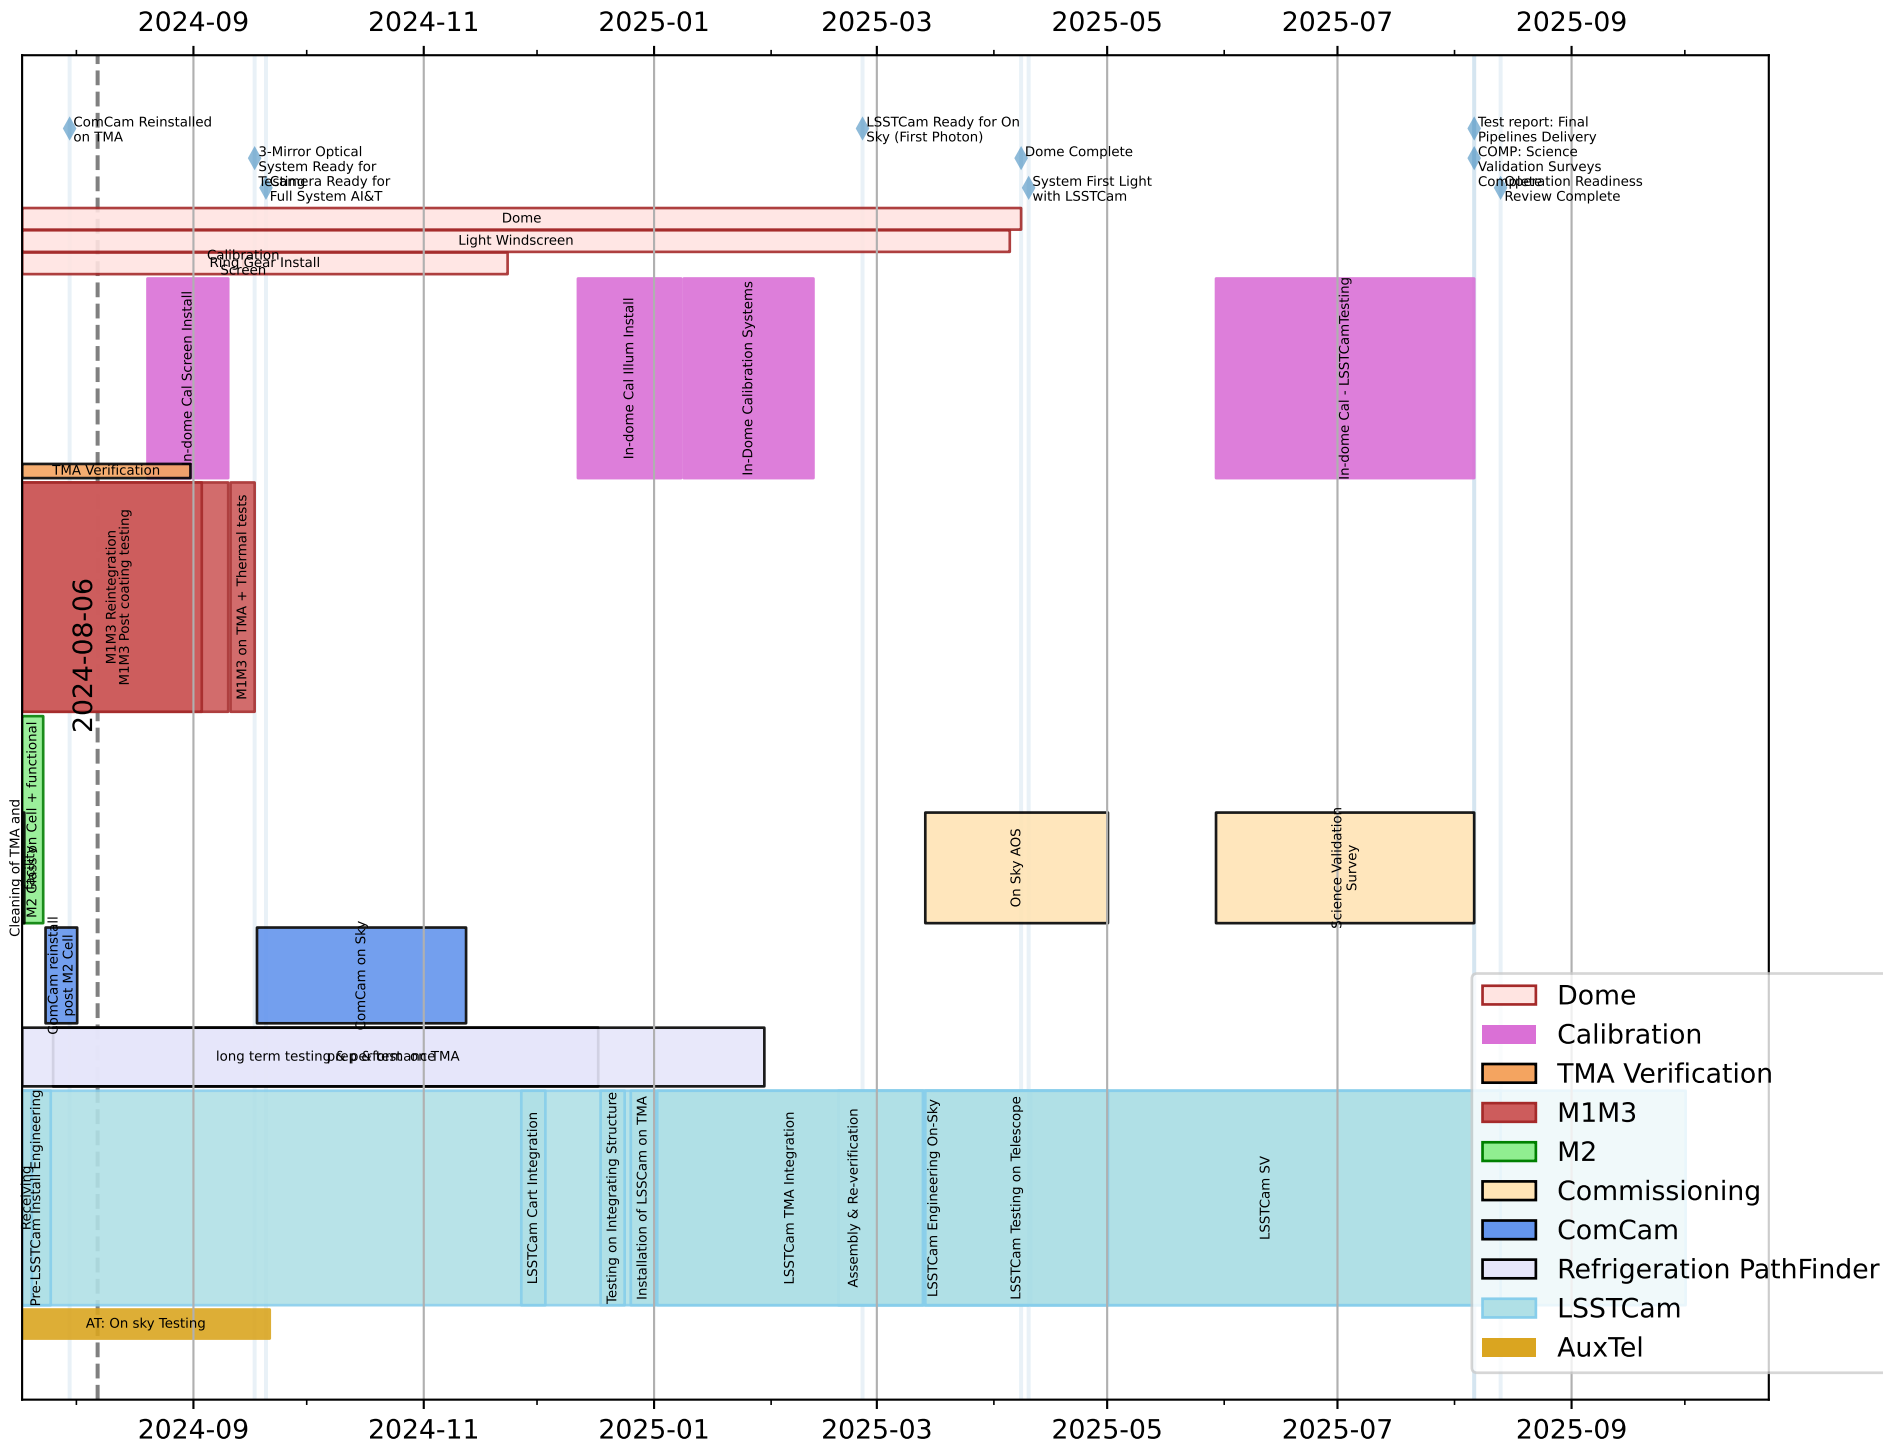

# 202406-ME.xls

- Dome
- Calibration
- TMA Verification
- M1M3
- M2
- Commissioning
- ComCam
- Refrigeration PathFinder
- LSSTCam
- AuxTel