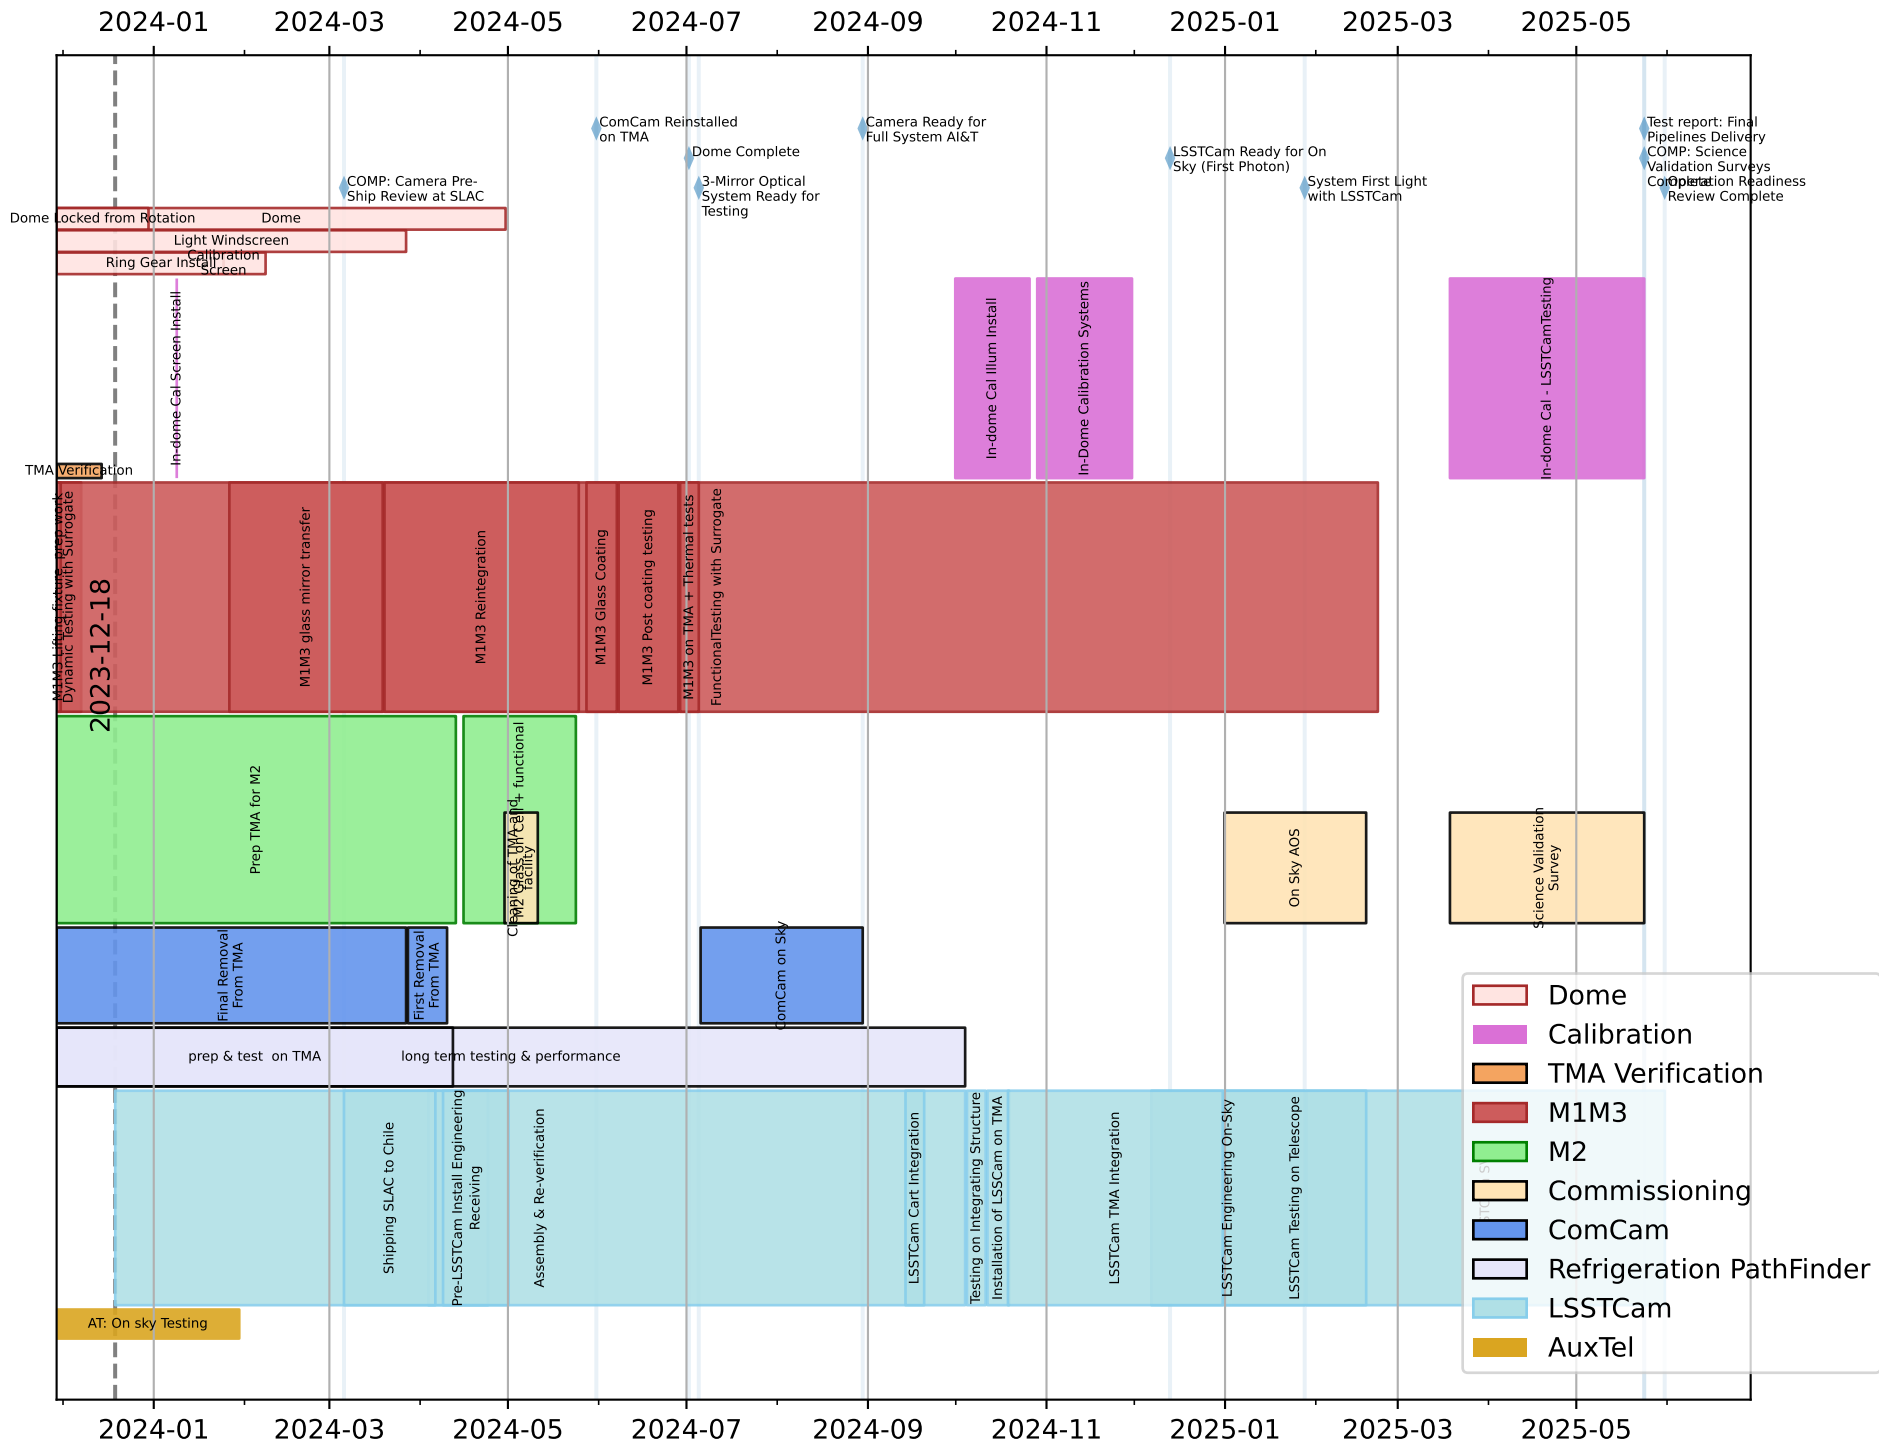

202310-ME.xls

- Dome
- Calibration
- TMA Verification
- MIM3
- M2
- Commissioning
- ComCam
- Refrigeration Pathfinder
- LSSTCam
- AuxTel