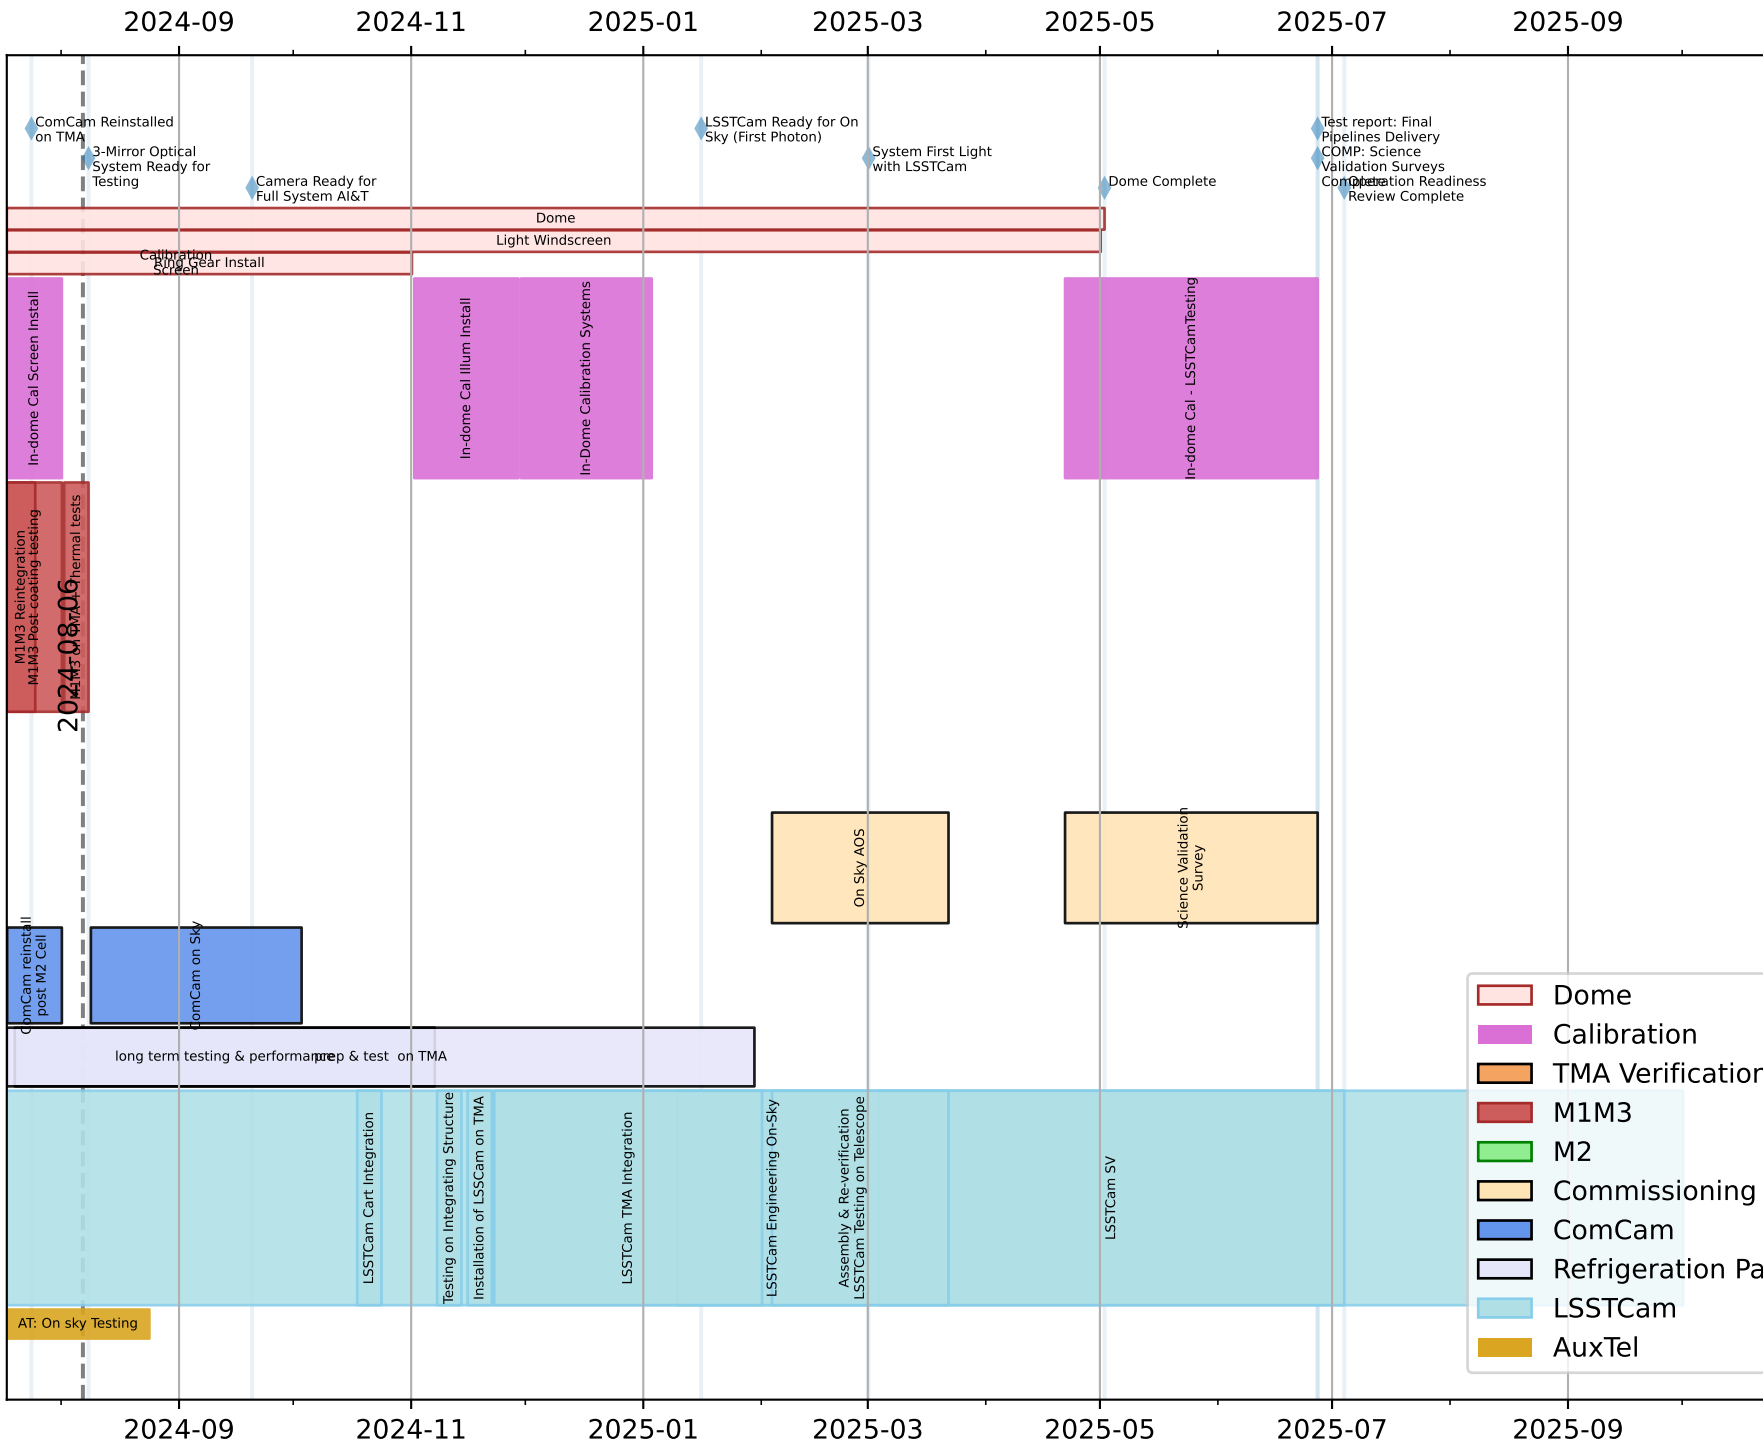

202405-ME.xls

- Dome
- Calibration
- TMA Verification
- M1M3
- M2
- Commissioning
- ComCam
- Refrigeration PathFinder
- LSSTCam
- AuxTel