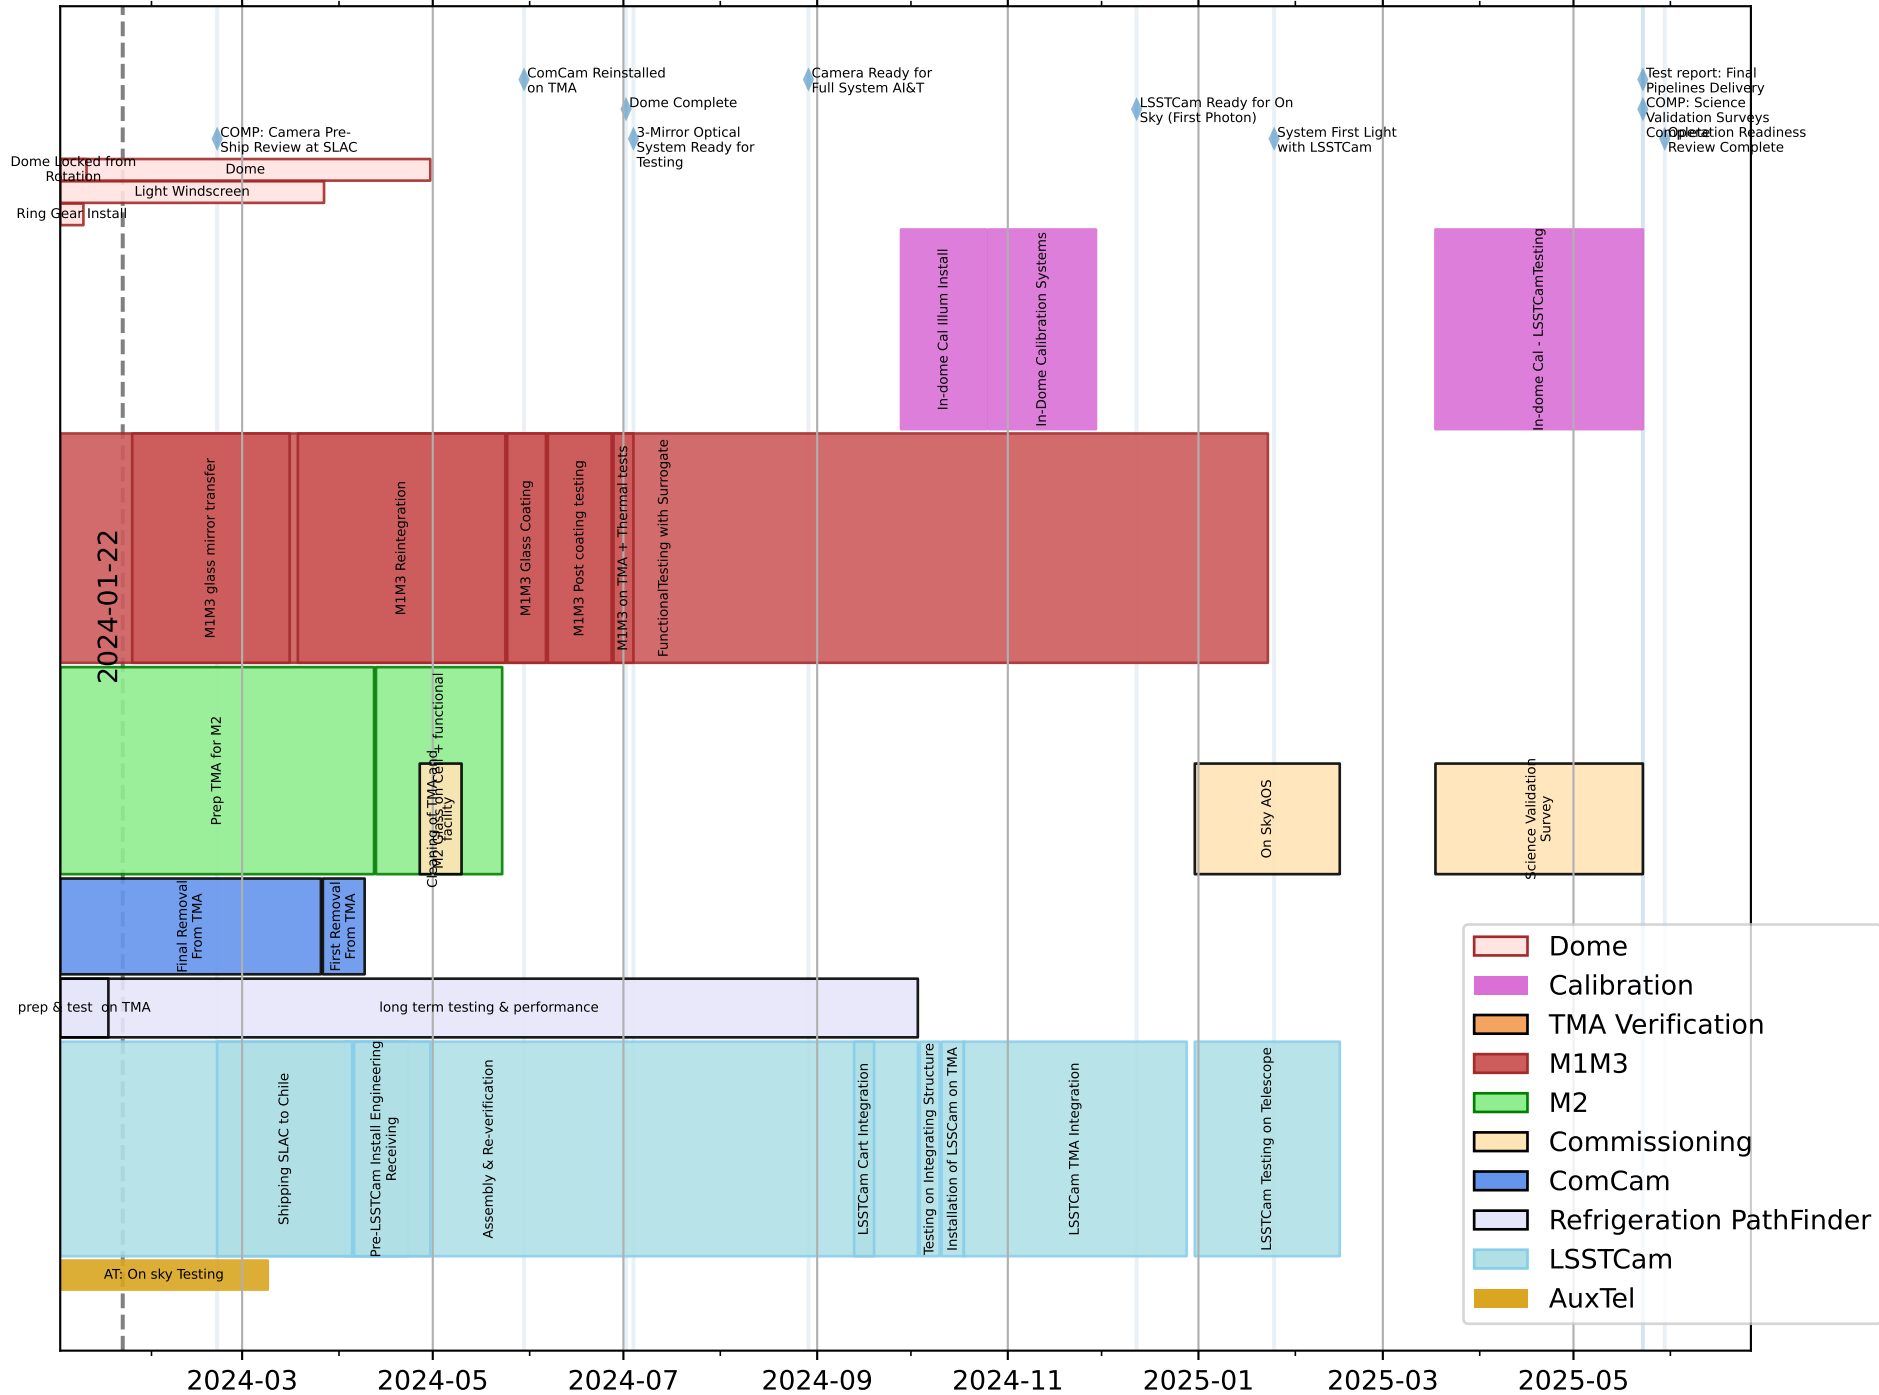

202309-ME.xls

2024-03

2024-05

2024-07

2024-09

2024-11

2025-01

2025-03

2025-05

- Dome
- Calibration
- TMA Verification
- MIM3
- M2
- Commissioning
- ComCam
- Refrigeration PathFinder
- LSSTCam
- AuxTel