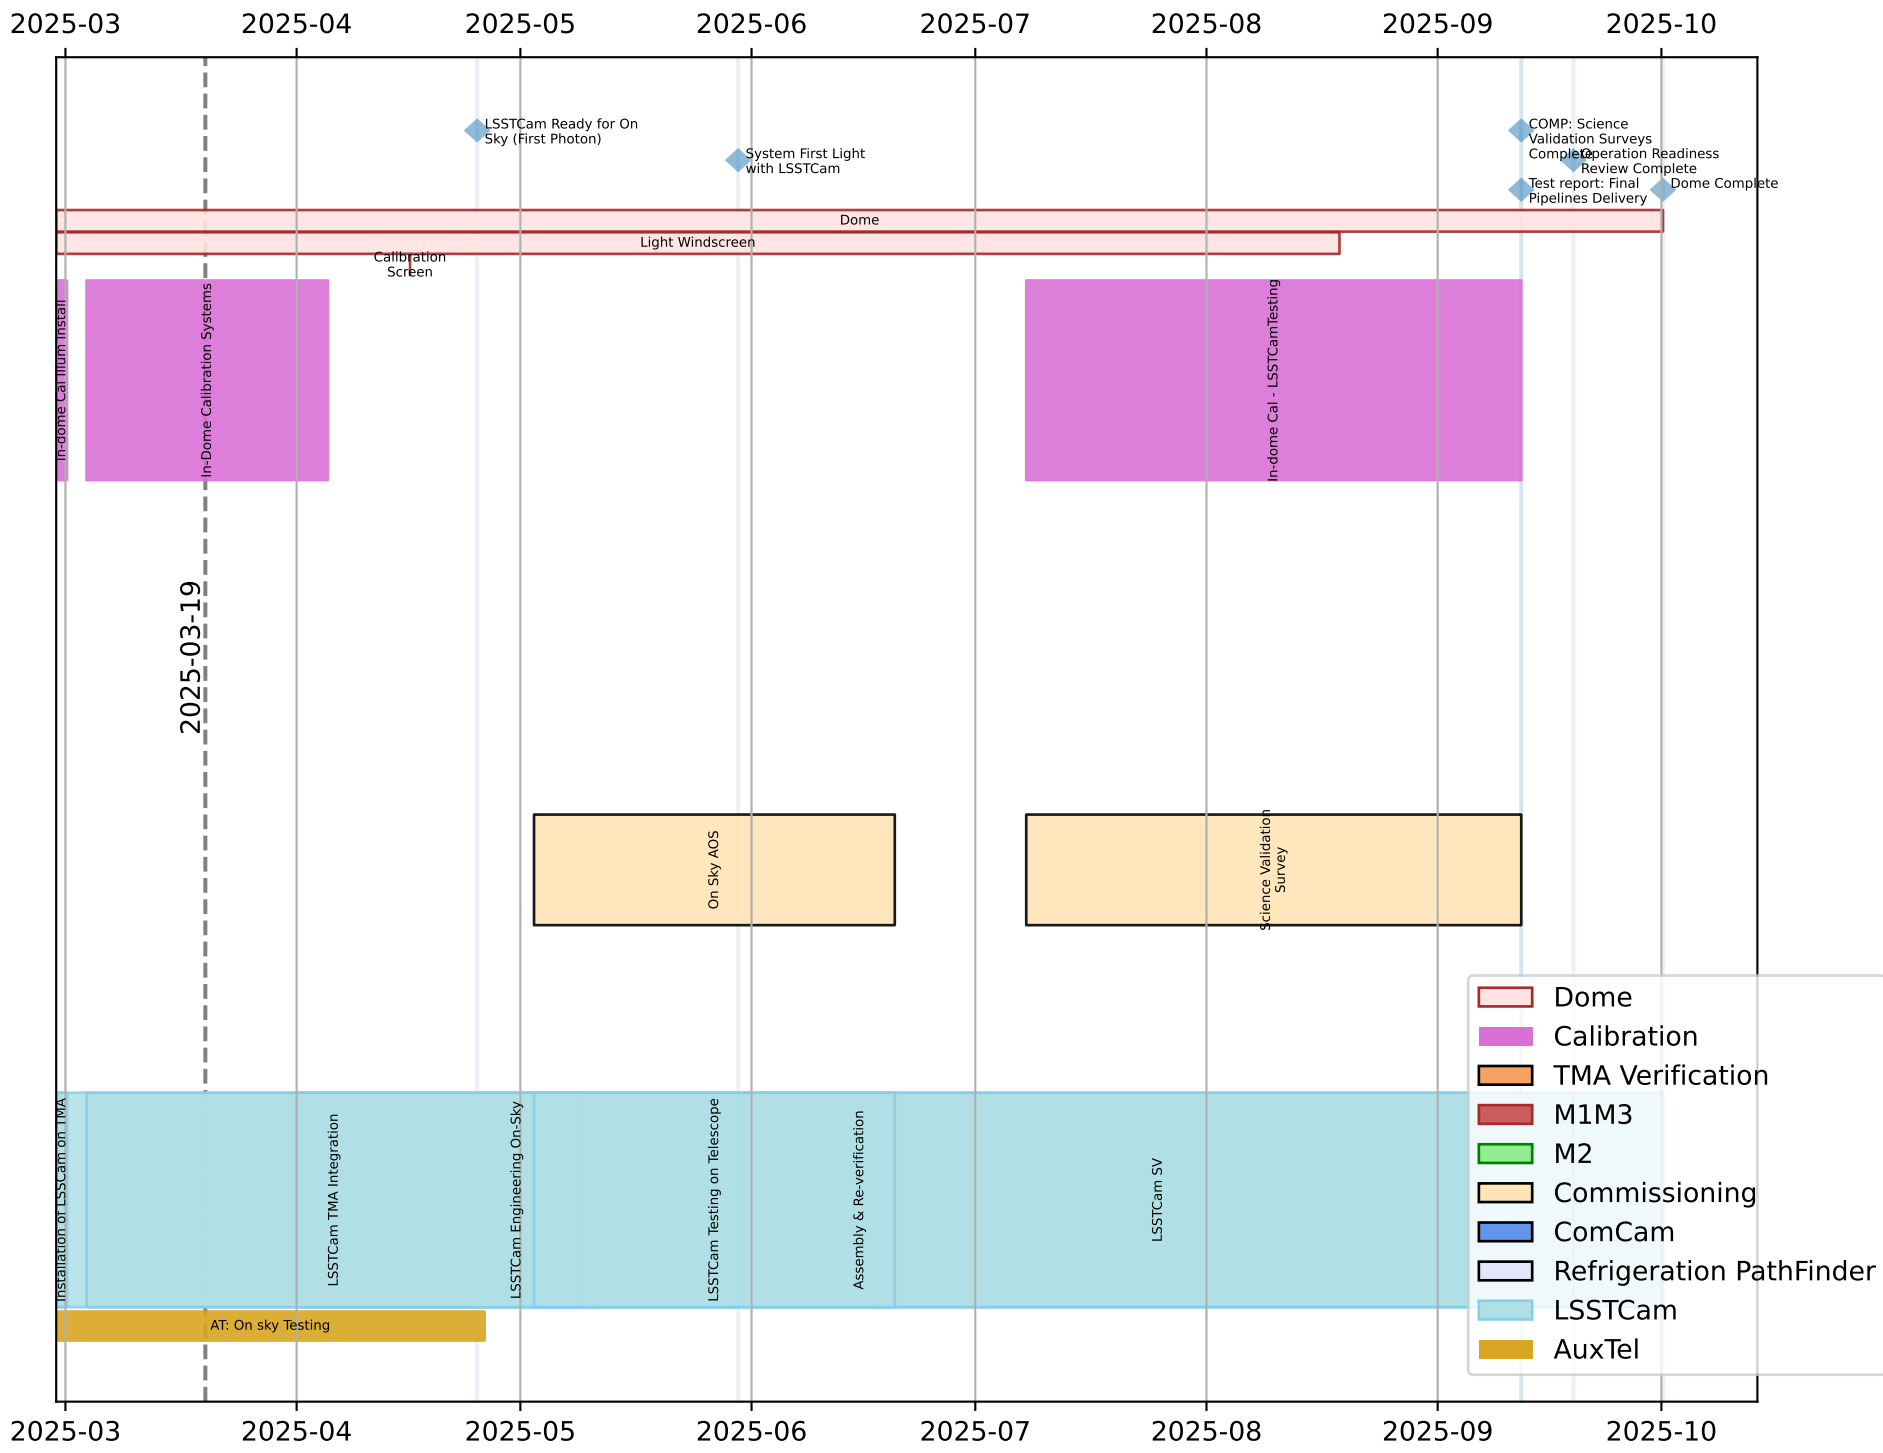

# 202501-ME.xls

- Dome
- Calibration
- TMA Verification
- M1M3
- M2
- Commissioning
- ComCam
- Refrigeration PathFinder
- LSSTCam
- AuxTel