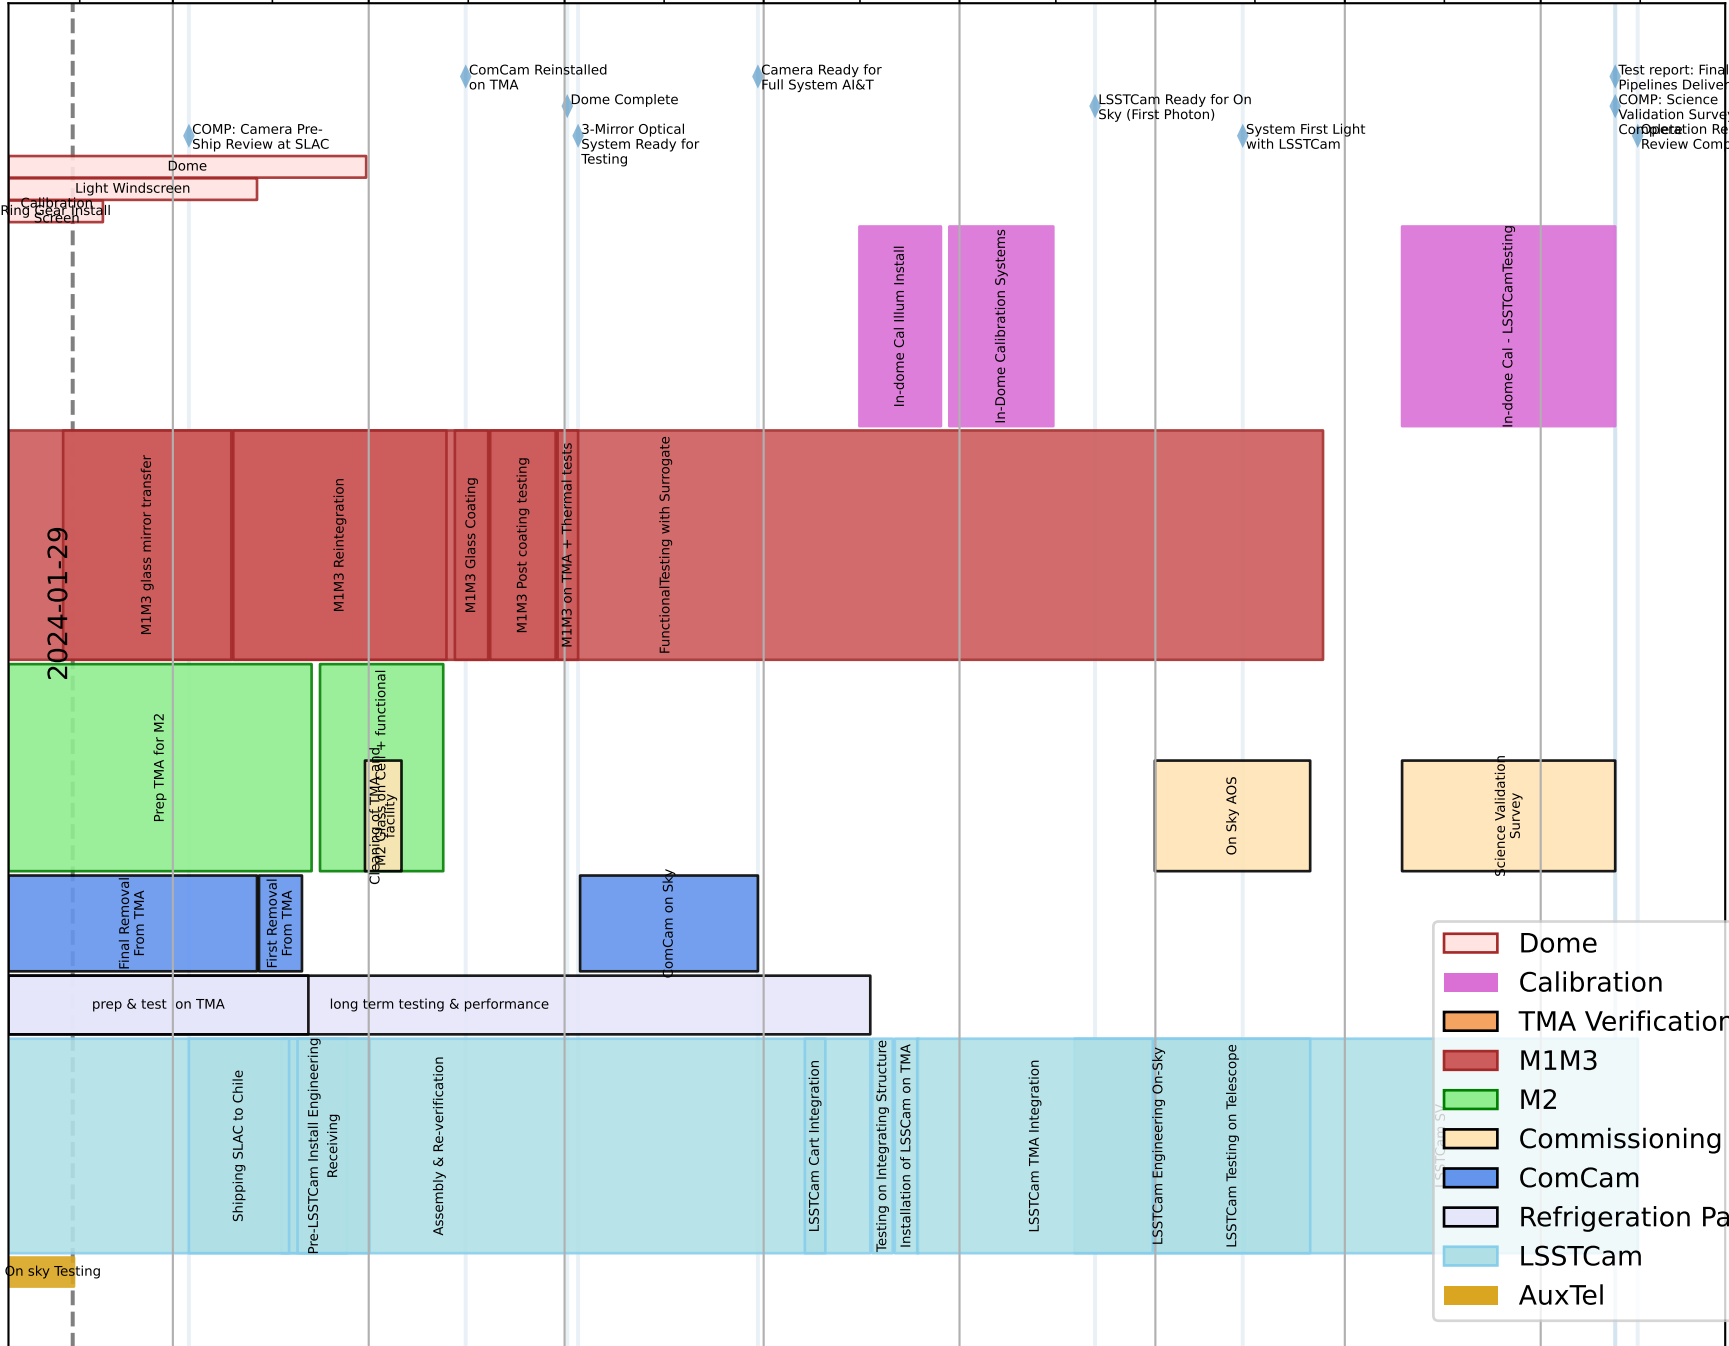

# 202310-ME.xls

2024-03

2024-05

2024-07

2024-09

2024-11

2025-01

2025-03

2025-05

- Dome
- Calibration
- TMA Verification
- MIM3
- M2
- Commissioning
- ComCam
- Refrigeration PathFinder
- LSSTCam
- AuxTel