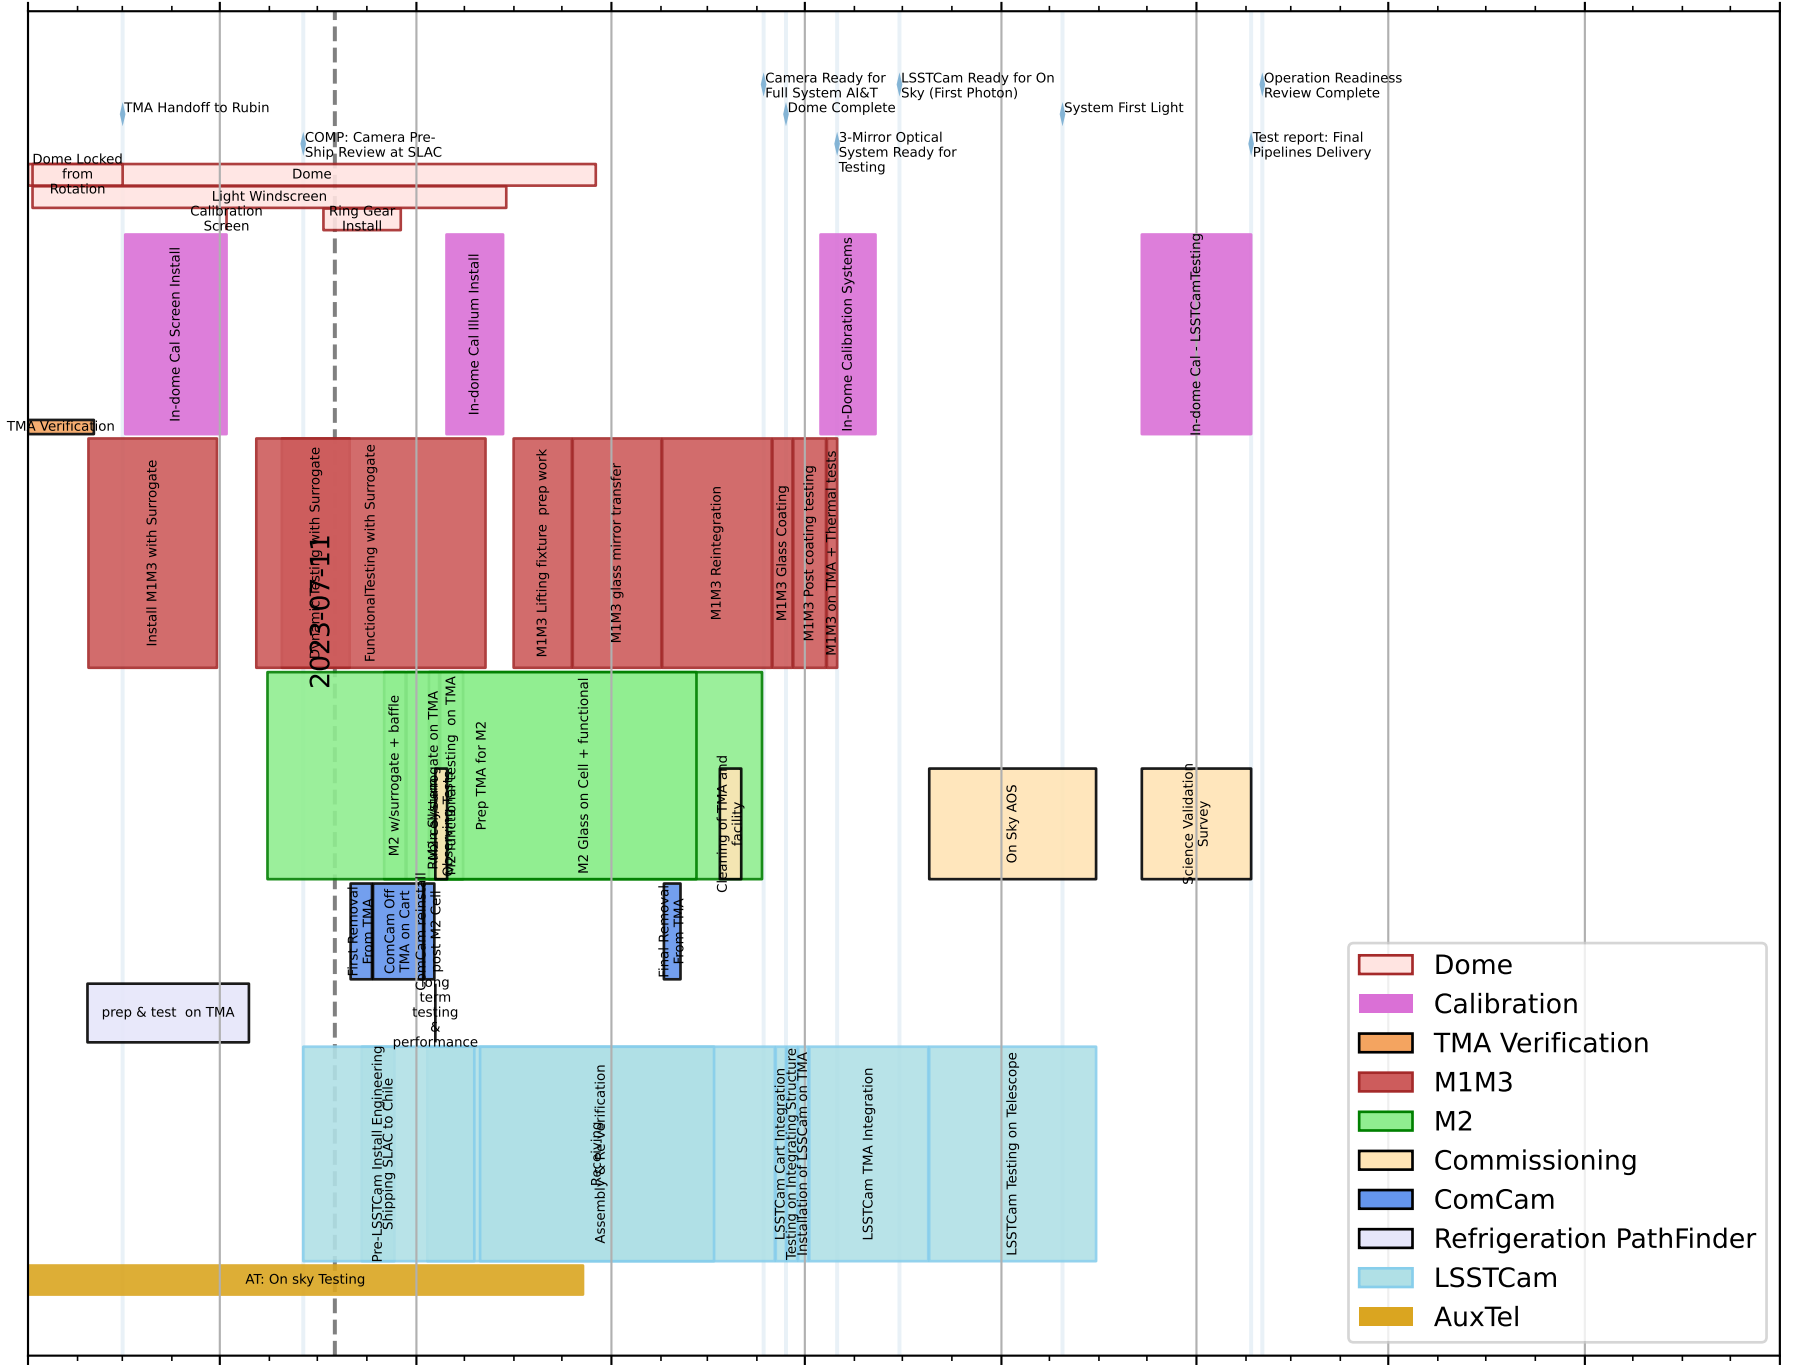

202303-ME.xls

2023-01 2023-05 2023-09 2024-01 2024-05 2024-09 2025-01 2025-05 2025-09 2026-01

- Dome
- Calibration
- TMA Verification
- M1M3
- M2
- Commissioning
- ComCam
- Refrigeration PathFinder
- LSSTCam
- AuxTel