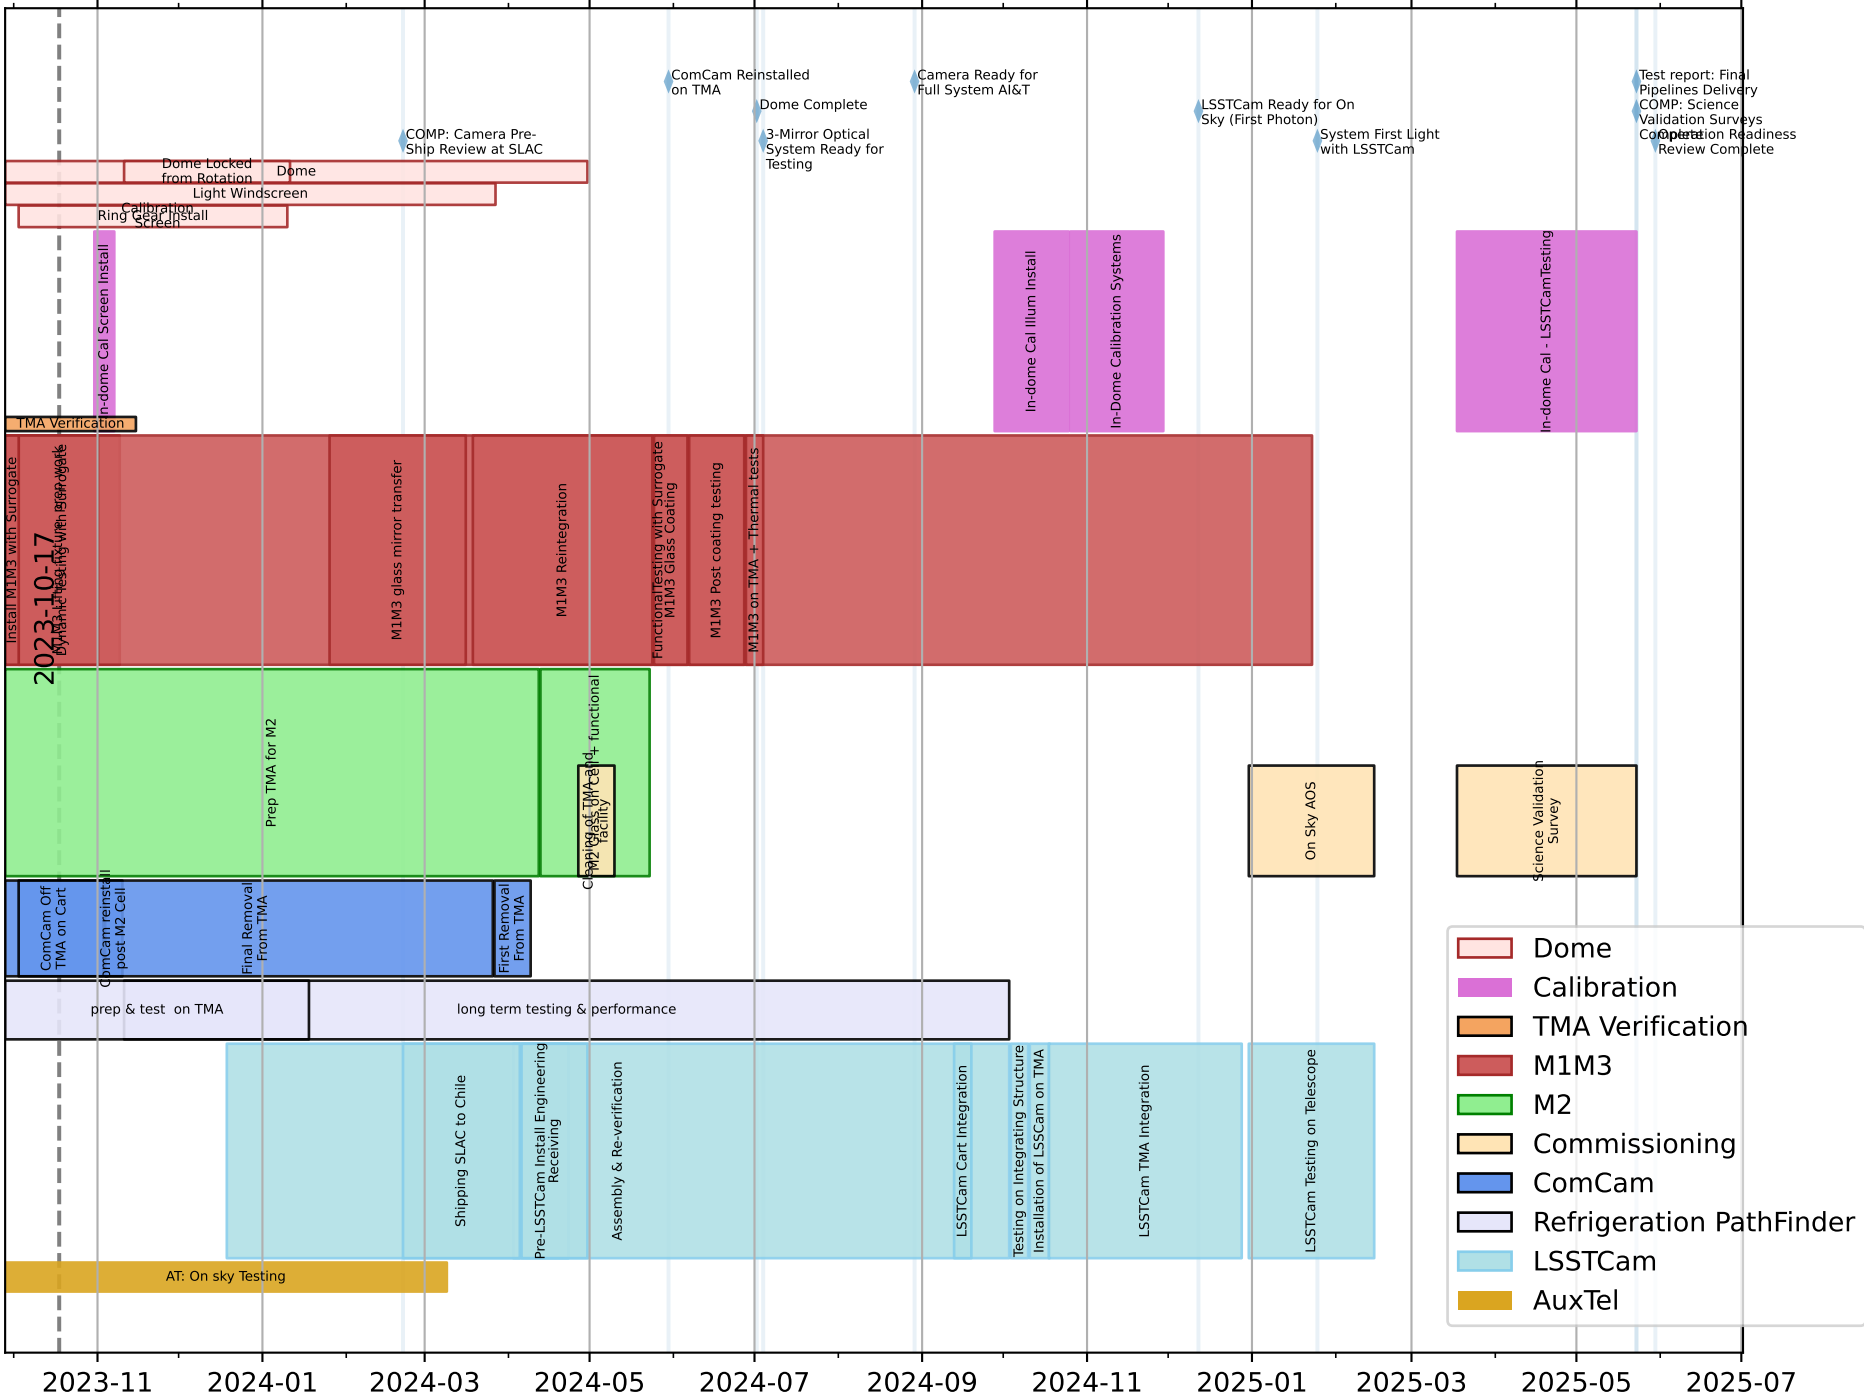

202309-ME.xls

2023-11 2024-01 2024-03 2024-05 2024-07 2024-09 2024-11 2025-01 2025-03 2025-05 2025-07

- Dome
- Calibration
- TMA Verification
- M1M3
- M2
- Commissioning
- ComCam
- Refrigeration PathFinder
- LSSTCam
- AuxTel