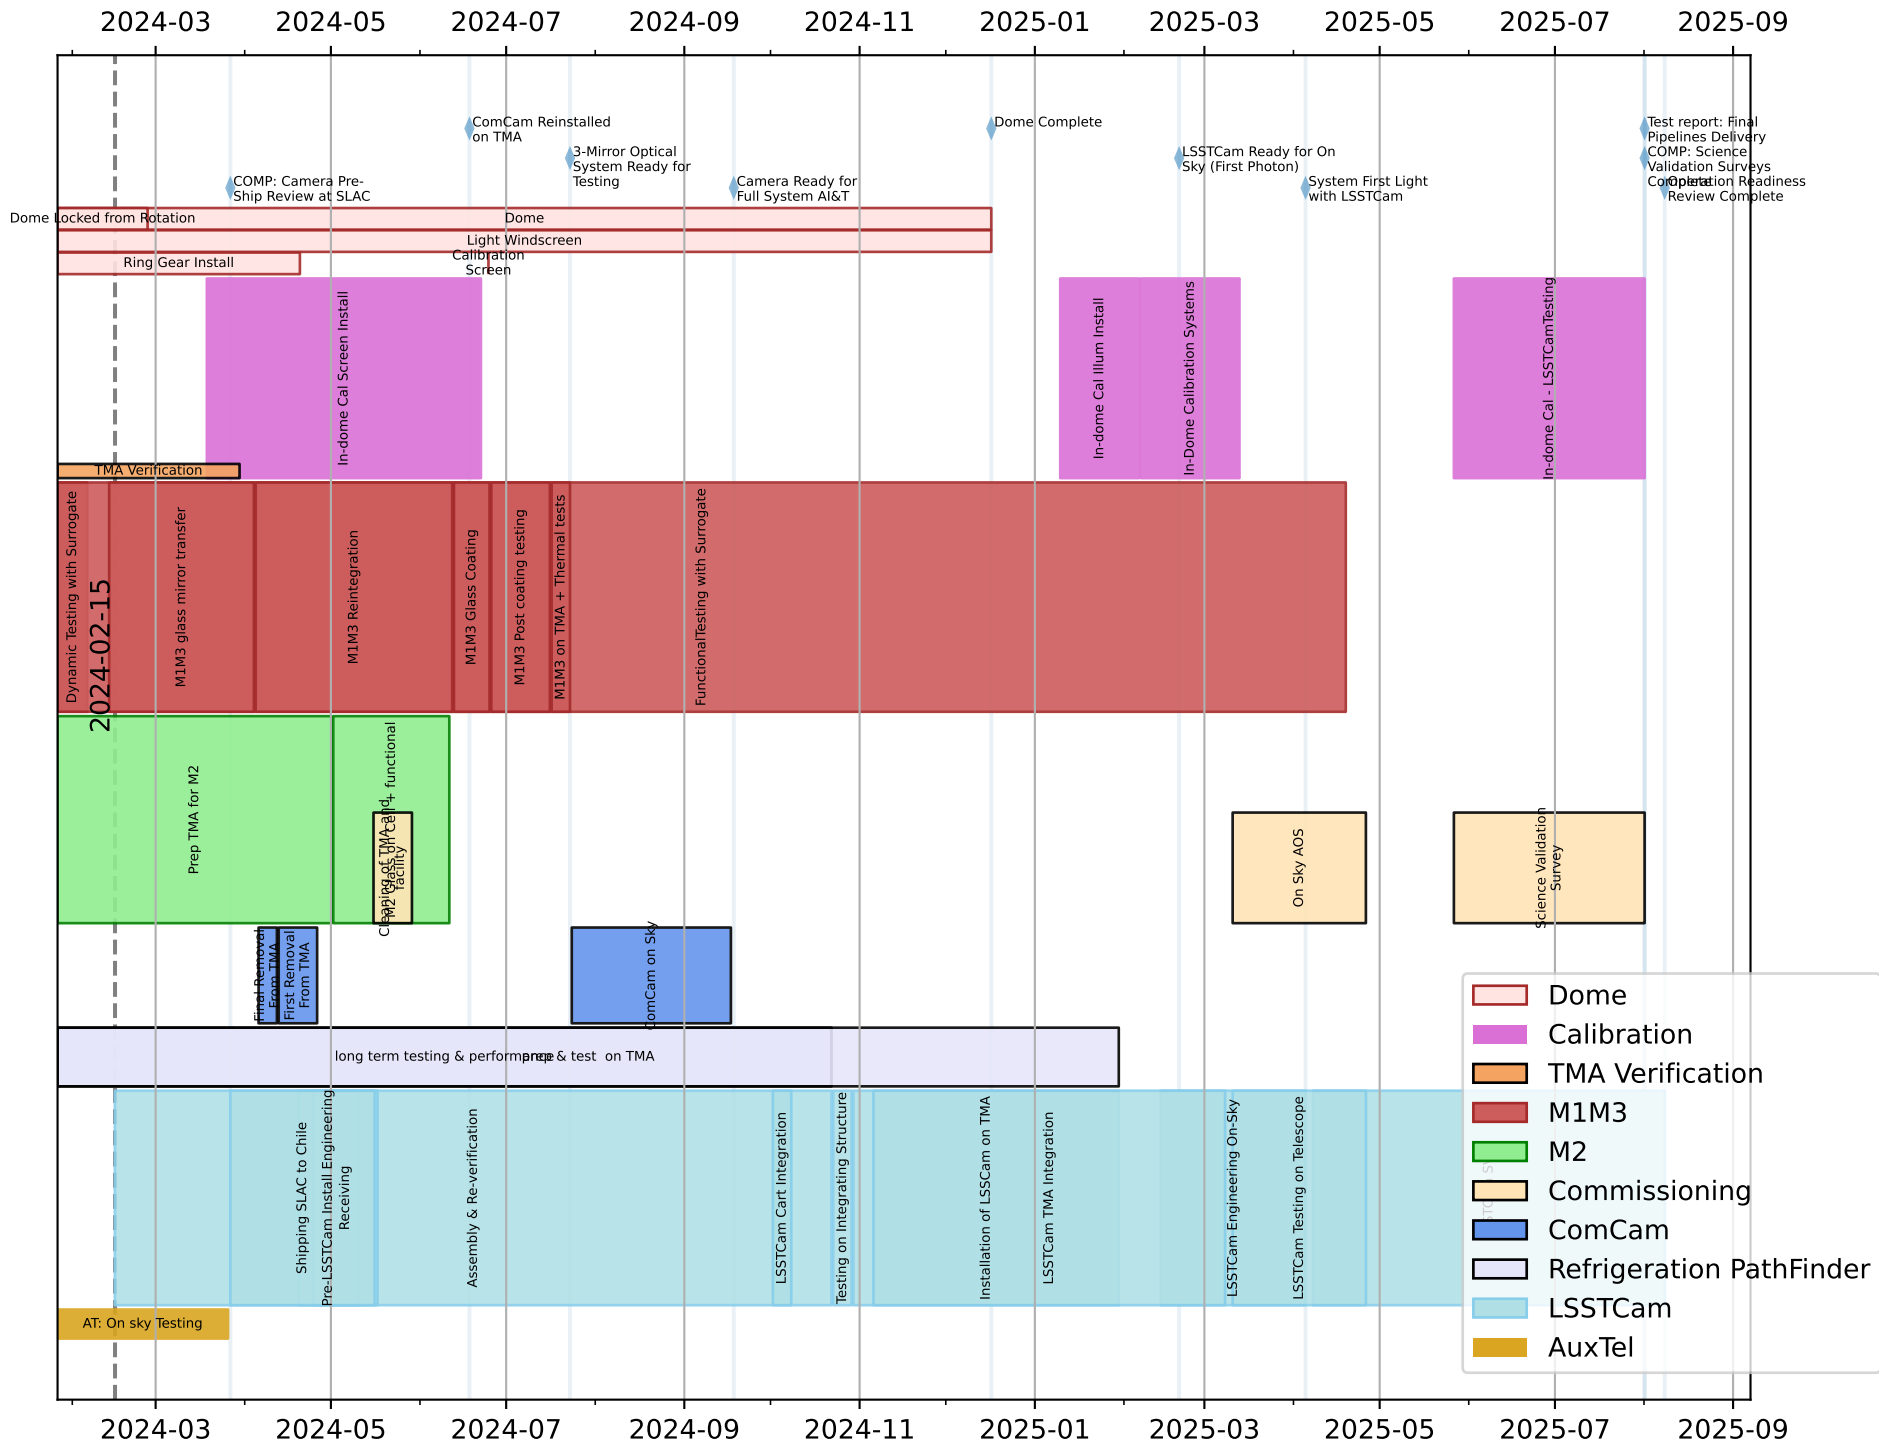

# 202312-ME.xls

- Dome
- Calibration
- TMA Verification
- M1M3
- M2
- Commissioning
- ComCam
- Refrigeration PathFinder
- LSSTCam
- AuxTel